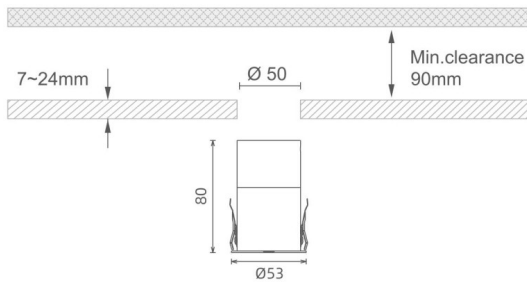

MINI 7

Lavov downlight from the family MINI with a power of 8W, CRI 90 and CCT 2700K, 24 degrees beam angle. With a total lumen output of 350lm, and a luminous efficacy of 43.75lm/W. Made in Die Cast Aluminum and finished in White color. ON/OFF driver.

Item code	86.D073.1221.01
Product type	Indoor
Category	Downlights
Family	MINI
Subfamily	MINI 7
Pictograms	     

Dimensions

Product dimensions (mm) **Ø53*H80**

Scheme

Product	
Real power (W)	8
Real luminous flux (Lm)	350
Luminous efficiency (Lm/W)	43.75
Beam angle (°)	24
Life time (h)	50000 h L80B10
IP	20
Electrical class insulation	Clas III
Colour	White
U. G. R	<19
Control gear included	Yes
Control gear	ON/OFF
Flicker Free	Yes
Light source	LED
Type of LED	SMD
Colour temperature (K)	2700
Colour consistency (SDCM)	SDCM<3
CRI	90