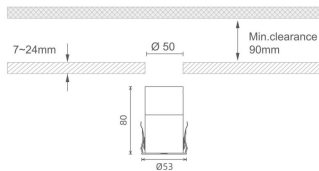

### MINI 7

Lavov downlight from the family MINI with a power of 8W, CRI 90 and CCT 2700K, 24 degrees beam angle. With a total lumen output of 350lm, and a luminous efficacy of 43.75lm/W. Made in Die Cast Aluminum and finished in White color. ON/OFF driver.

### Dimensions

Product dimensions (mm) Ø53\*H80

### Scheme

Product	
Real power (W)	8
Real luminous flux (Lm)	350
Luminous efficiency (Lm/W)	43.75
Beam angle (°)	24
Life time (h)	50000 h L80B10
IP	20
Electrical class insulation	Clas III
Colour	White
U. G. R	<19
Control gear included	Yes
Control gear	ON/OFF
Flicker Free	Yes
Light source	LED
Type of LED	SMD
Colour temperature (K)	2700
Colour consistency (SDCM)	SDCM<3
CRI	90