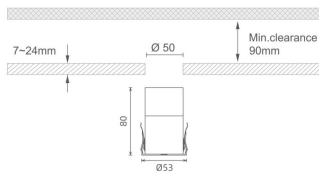

MINI 7

Lavov downlight from the family MINI with a power of 8W, CRI 90 and CCT 2700K, 24 degrees beam angle. With a total lumen output of 350lm, and a luminous efficacy of 43.75lm/W. Made in Die Cast Aluminum and finished in White color. ON/OFF driver.

Item code	86.D073.1221.01
Product type	Indoor
Category	Downlights
Family	MINI
Subfamily	MINI 7
Pictograms	     

Dimensions

Product dimensions (mm) **Ø53*H80**

Scheme

Product

Real power (W)	8
Real luminous flux (Lm)	350
Luminous efficiency (Lm/W)	43.75
Beam angle (°)	24
Life time (h)	50000 h L80B10
IP	20
Electrical class insulation	Clas III
Colour	White
U. G. R	<19
Control gear included	Yes
Control gear	ON/OFF
Flicker Free	Yes
Light source	LED
Type of LED	SMD
Colour temperature (K)	2700
Colour consistency (SDCM)	SDCM<3
CRI	90