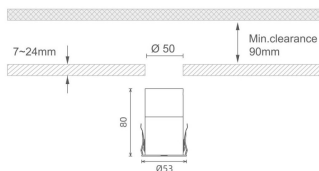

### MINI 7

Lavov downlight from the family MINI with a power of 8W, CRI 90 and CCT 2700K, 24 degrees beam angle. With a total lumen output of 350lm, and a luminous efficacy of 43.75lm/W. Made in Die Cast Aluminum and finished in White color. ON/OFF driver.

### Dimensions

Product dimensions (mm) Ø53\*H80

### Scheme

Product	
Real power (W)	8
Real luminous flux (Lm)	350
Luminous efficiency (Lm/W)	43.75
Beam angle (°)	24
Life time (h)	50000 h L80B10
IP	20
Electrical class insulation	Clas III
Colour	White
U. G. R	<19
Control gear included	Yes
Control gear	ON/OFF
Flicker Free	Yes
Light source	LED
Type of LED	SMD
Colour temperature (K)	2700
Colour consistency (SDCM)	SDCM<3
CRI	90