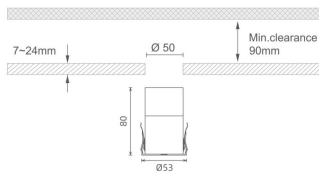

### MINI 7

Lavov downlight from the family MINI with a power of 8W, CRI 90 and CCT 2700K, 24 degrees beam angle. With a total lumen output of 350lm, and a luminous efficacy of 43.75lm/W. Made in Die Cast Aluminum and finished in Black color. ON/OFF driver.

### Dimensions

Product dimensions (mm) **Ø53\*H80**

### Product

Real power (W)	8
Real luminous flux (Lm)	350
Luminous efficiency (Lm/W)	43.75
Beam angle (°)	24
Life time (h)	50000 h L80B10
IP	20
Electrical class insulation	Clas III
Colour	Black
U. G. R	<19
Control gear included	Yes
Control gear	ON/OFF
Flicker Free	Yes
Light source	LED
Type of LED	SMD
Colour temperature (K)	2700
Colour consistency (SDCM)	SDCM<3
CRI	90