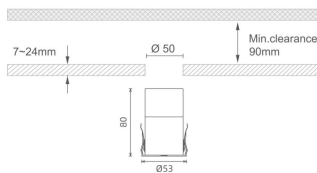

### MINI 7

Lavov downlight from the family MINI with a power of 8W, CRI 90 and CCT 2700K, 24 degrees beam angle. With a total lumen output of 350lm, and a luminous efficacy of 43.75lm/W. Made in Die Cast Aluminum and finished in Black color. ON/OFF driver.

### Dimensions

Product dimensions (mm) Ø53\*H80

### Scheme

Product	
Real power (W)	8
Real luminous flux (Lm)	350
Luminous efficiency (Lm/W)	43.75
Beam angle (°)	24
Life time (h)	50000 h L80B10
IP	20
Electrical class insulation	Clas III
Colour	Black
U. G. R	<19
Control gear included	Yes
Control gear	ON/OFF
Flicker Free	Yes
Light source	LED
Type of LED	SMD
Colour temperature (K)	2700
Colour consistency (SDCM)	SDCM<3
CRI	90