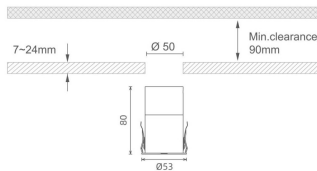

### MINI 7

Lavov downlight from the family MINI with a power of 8W, CRI 90 and CCT 2700K, 36 degrees beam angle. With a total lumen output of 345lm, and a luminous efficacy of 43.125lm/W. Made in Die Cast Aluminum and finished in White color. ON/OFF driver.

### Dimensions

Product dimensions (mm) Ø53\*H80

### Scheme

Product	
Real power (W)	8
Real luminous flux (Lm)	345
Luminous efficiency (Lm/W)	43.125
Beam angle (°)	36
Life time (h)	50000 h L80B10
IP	20
Electrical class insulation	Clas III
Colour	White
U. G. R	<19
Control gear included	Yes
Control gear	ON/OFF
Flicker Free	Yes
Light source	LED
Type of LED	SMD
Colour temperature (K)	2700
Colour consistency (SDCM)	SDCM<3
CRI	90