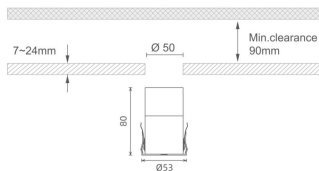

MINI 7

Lavov downlight from the family MINI with a power of 8W, CRI 90 and CCT 2700K, 36 degrees beam angle. With a total lumen output of 345lm, and a luminous efficacy of 43.125lm/W. Made in Die Cast Aluminum and finished in White color. ON/OFF driver.

Item code	86.D073.1231.01
Product type	Indoor
Category	Downlights
Family	MINI
Subfamily	MINI 7
Pictograms	     

Dimensions

Product dimensions (mm) **Ø53*H80**

Scheme

Product	
Real power (W)	8
Real luminous flux (Lm)	345
Luminous efficiency (Lm/W)	43.125
Beam angle (°)	36
Life time (h)	50000 h L80B10
IP	20
Electrical class insulation	Clas III
Colour	White
U. G. R	<19
Control gear included	Yes
Control gear	ON/OFF
Flicker Free	Yes
Light source	LED
Type of LED	SMD
Colour temperature (K)	2700
Colour consistency (SDCM)	SDCM<3
CRI	90