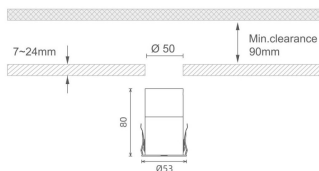

MINI 7

Lavov downlight from the family MINI with a power of 8W, CRI 90 and CCT 2700K, 36 degrees beam angle. With a total lumen output of 345lm, and a luminous efficacy of 43.125lm/W. Made in Die Cast Aluminum and finished in White color. ON/OFF driver.

Item code	86.D073.1231.01
Product type	Indoor
Category	Downlights
Family	MINI
Subfamily	MINI 7
Pictograms	

Dimensions

Product dimensions (mm) Ø53*H80

Scheme

Product	
Real power (W)	8
Real luminous flux (Lm)	345
Luminous efficiency (Lm/W)	43.125
Beam angle (°)	36
Life time (h)	50000 h L80B10
IP	20
Electrical class insulation	Clas III
Colour	White
U. G. R	<19
Control gear included	Yes
Control gear	ON/OFF
Flicker Free	Yes
Light source	LED
Type of LED	SMD
Colour temperature (K)	2700
Colour consistency (SDCM)	SDCM<3
CRI	90