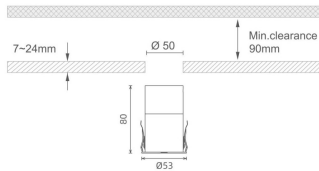

### MINI 7

Lavov downlight from the family MINI with a power of 8W, CRI 90 and CCT 2700K, 36 degrees beam angle. With a total lumen output of 345lm, and a luminous efficacy of 43.125lm/W. Made in Die Cast Aluminum and finished in Black color. ON/OFF driver.

### Dimensions

Product dimensions (mm) Ø53\*H80

### Product

Real power (W)	8
Real luminous flux (Lm)	345
Luminous efficiency (Lm/W)	43.125
Beam angle (°)	36
Life time (h)	50000 h L80B10
IP	20
Electrical class insulation	Clas III
Colour	Black
U. G. R	<19
Control gear included	Yes
Control gear	ON/OFF
Flicker Free	Yes
Light source	LED
Type of LED	SMD
Colour temperature (K)	2700
Colour consistency (SDCM)	SDCM<3
CRI	90