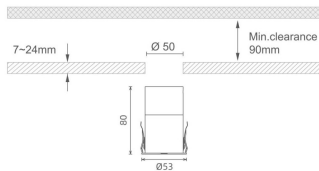

MINI 7

Lavov downlight from the family MINI with a power of 8W, CRI 90 and CCT 2700K, 36 degrees beam angle. With a total lumen output of 345lm, and a luminous efficacy of 43.125lm/W. Made in Die Cast Aluminum and finished in Black color. ON/OFF driver.

Item code	86.D073.1231.02
Product type	Indoor
Category	Downlights
Family	MINI
Subfamily	MINI 7
Pictograms	

Dimensions

Product dimensions (mm) Ø53*H80

Scheme

Product	
Real power (W)	8
Real luminous flux (Lm)	345
Luminous efficiency (Lm/W)	43.125
Beam angle (°)	36
Life time (h)	50000 h L80B10
IP	20
Electrical class insulation	Clas III
Colour	Black
U. G. R	<19
Control gear included	Yes
Control gear	ON/OFF
Flicker Free	Yes
Light source	LED
Type of LED	SMD
Colour temperature (K)	2700
Colour consistency (SDCM)	SDCM<3
CRI	90