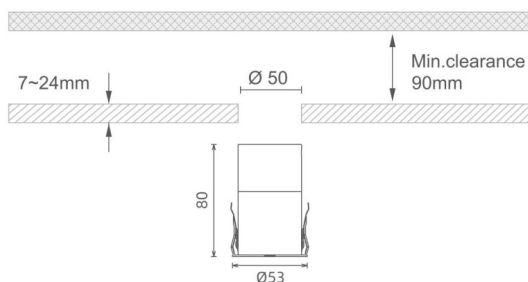

MINI 7

Lavov downlight from the family MINI with a power of 8W, CRI 90 and CCT 2700K, 36 degrees beam angle. With a total lumen output of 345lm, and a luminous efficacy of 43.125lm/W. Made in Die Cast Aluminum and finished in Black color. ON/OFF driver.

Item code	86.D073.1231.02
Product type	Indoor
Category	Downlights
Family	MINI
Subfamily	MINI 7
Pictograms	     

Dimensions

Product dimensions (mm) **Ø53*H80**

Scheme

Product	
Real power (W)	8
Real luminous flux (Lm)	345
Luminous efficiency (Lm/W)	43.125
Beam angle (º)	36
Life time (h)	50000 h L80B10
IP	20
Electrical class insulation	Clas III
Colour	Black
U. G. R	<19
Control gear included	Yes
Control gear	ON/OFF
Flicker Free	Yes
Light source	LED
Type of LED	SMD
Colour temperature (K)	2700
Colour consistency (SDCM)	SDCM<3
CRI	90