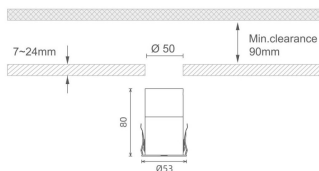

Scheme

Product

Real power (W)	8
Real luminous flux (Lm)	325
Luminous efficiency (Lm/W)	40.625
Beam angle (°)	15
Life time (h)	50000 h L80B10
IP	20
Electrical class insulation	Clas III
Colour	White
U. G. R	<19
Control gear included	Yes
Control gear	ON/OFF
Flicker Free	Yes
Light source	LED
Type of LED	SMD
Colour temperature (K)	3000
Colour consistency (SDCM)	SDCM<3
CRI	90