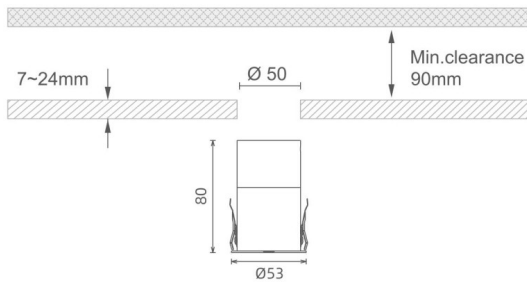

MINI 7

Lavov downlight from the family MINI with a power of 8W, CRI 90 and CCT 3000K, 15 degrees beam angle. With a total lumen output of 325lm, and a luminous efficacy of 40.625lm/W. Made in Die Cast Aluminum and finished in White color. ON/OFF driver.

Item code	86.D073.1311.01
Product type	Indoor
Category	Downlights
Family	MINI
Subfamily	MINI 7
Pictograms	    

IP
20

Dimensions

Product dimensions (mm) **Ø53*H80**

Scheme

Product

Real power (W)	8
Real luminous flux (Lm)	325
Luminous efficiency (Lm/W)	40.625
Beam angle (°)	15
Life time (h)	50000 h L80B10
IP	20
Electrical class insulation	Clas III
Colour	White
U. G. R	<19
Control gear included	Yes
Control gear	ON/OFF
Flicker Free	Yes
Light source	LED
Type of LED	SMD
Colour temperature (K)	3000
Colour consistency (SDCM)	SDCM<3
CRI	90