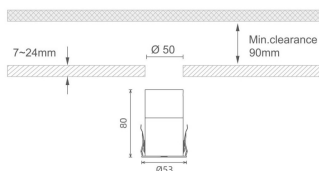

MINI 7

Lavov downlight from the family MINI with a power of 8W, CRI 90 and CCT 3000K, 15 degrees beam angle. With a total lumen output of 325lm, and a luminous efficacy of 40.625lm/W. Made in Die Cast Aluminum and finished in White color. ON/OFF driver.

Item code	86.D073.1311.01
Product type	Indoor
Category	Downlights
Family	MINI
Subfamily	MINI 7
Pictograms	     

Dimensions

Product dimensions (mm) **Ø53*H80**

Scheme

Product

Real power (W)	8
Real luminous flux (Lm)	325
Luminous efficiency (Lm/W)	40.625
Beam angle (°)	15
Life time (h)	50000 h L80B10
IP	20
Electrical class insulation	Clas III
Colour	White
U. G. R	<19
Control gear included	Yes
Control gear	ON/OFF
Flicker Free	Yes
Light source	LED
Type of LED	SMD
Colour temperature (K)	3000
Colour consistency (SDCM)	SDCM<3
CRI	90