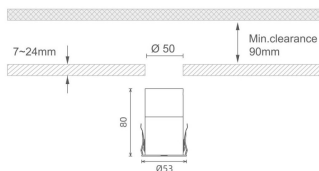

MINI 7

Lavov downlight from the family MINI with a power of 8W, CRI 90 and CCT 3000K, 15 degrees beam angle. With a total lumen output of 325lm, and a luminous efficacy of 40.625lm/W. Made in Die Cast Aluminum and finished in White color. ON/OFF driver.

Item code	86.D073.1311.01
Product type	Indoor
Category	Downlights
Family	MINI
Subfamily	MINI 7
Pictograms	

Dimensions

Product dimensions (mm) Ø53*H80

Scheme

Product

Real power (W)	8
Real luminous flux (Lm)	325
Luminous efficiency (Lm/W)	40.625
Beam angle (°)	15
Life time (h)	50000 h L80B10
IP	20
Electrical class insulation	Clas III
Colour	White
U. G. R	<19
Control gear included	Yes
Control gear	ON/OFF
Flicker Free	Yes
Light source	LED
Type of LED	SMD
Colour temperature (K)	3000
Colour consistency (SDCM)	SDCM<3
CRI	90