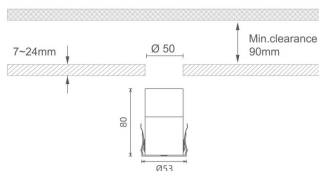

MINI 7

Lavov downlight from the family MINI with a power of 8W, CRI 90 and CCT 3000K, 15 degrees beam angle. With a total lumen output of 325lm, and a luminous efficacy of 40.625lm/W. Made in Die Cast Aluminum and finished in White color. ON/OFF driver.

Item code	86.D073.1311.01
Product type	Indoor
Category	Downlights
Family	MINI
Subfamily	MINI 7
Pictograms	

IP
20

Dimensions

Product dimensions (mm) Ø53*H80

Scheme

Product	
Real power (W)	8
Real luminous flux (Lm)	325
Luminous efficiency (Lm/W)	40.625
Beam angle (°)	15
Life time (h)	50000 h L80B10
IP	20
Electrical class insulation	Clas III
Colour	White
U. G. R	<19
Control gear included	Yes
Control gear	ON/OFF
Flicker Free	Yes
Light source	LED
Type of LED	SMD
Colour temperature (K)	3000
Colour consistency (SDCM)	SDCM<3
CRI	90