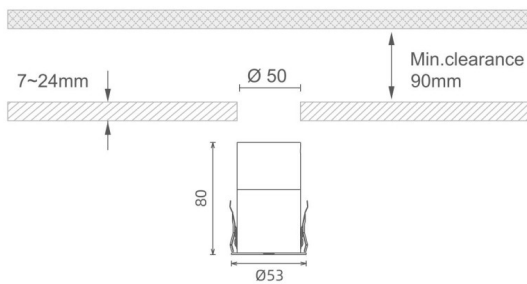

MINI 7

Lavov downlight from the family MINI with a power of 8W, CRI 90 and CCT 3000K, 15 degrees beam angle. With a total lumen output of 325lm, and a luminous efficacy of 40.625lm/W. Made in Die Cast Aluminum and finished in Black color. ON/OFF driver.

Item code	86.D073.1311.02
Product type	Indoor
Category	Downlights
Family	MINI
Subfamily	MINI 7
Pictograms	     

Dimensions

Product dimensions (mm) **Ø53*H80**

Scheme

Product	
Real power (W)	8
Real luminous flux (Lm)	325
Luminous efficiency (Lm/W)	40.625
Beam angle (°)	15
Life time (h)	50000 h L80B10
IP	20
Electrical class insulation	Clas III
Colour	Black
U. G. R	<19
Control gear included	Yes
Control gear	ON/OFF
Flicker Free	Yes
Light source	LED
Type of LED	SMD
Colour temperature (K)	3000
Colour consistency (SDCM)	SDCM<3
CRI	90