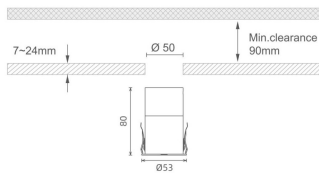

### MINI 7

Lavov downlight from the family MINI with a power of 8W, CRI 90 and CCT 3000K, 15 degrees beam angle. With a total lumen output of 325lm, and a luminous efficacy of 40.625lm/W. Made in Die Cast Aluminum and finished in Black color. ON/OFF driver.

### Dimensions

Product dimensions (mm) **Ø53\*H80**

### Product

Real power (W)	8
Real luminous flux (Lm)	325
Luminous efficiency (Lm/W)	40.625
Beam angle (°)	15
Life time (h)	50000 h L80B10
IP	20
Electrical class insulation	Clas III
Colour	Black
U. G. R	<19
Control gear included	Yes
Control gear	ON/OFF
Flicker Free	Yes
Light source	LED
Type of LED	SMD
Colour temperature (K)	3000
Colour consistency (SDCM)	SDCM<3
CRI	90