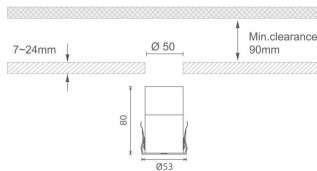

MINI 7

Lavov downlight from the family MINI with a power of 8W, CRI 90 and CCT 3000K, 15 degrees beam angle. With a total lumen output of 325lm, and a luminous efficacy of 40.625lm/W. Made in Die Cast Aluminum and finished in Black color. ON/OFF driver.

Item code	86.D073.1311.02
Product type	Indoor
Category	Downlights
Family	MINI
Subfamily	MINI 7
Pictograms	

Dimensions

Product dimensions (mm) Ø53*H80

Scheme

Product	
Real power (W)	8
Real luminous flux (Lm)	325
Luminous efficiency (Lm/W)	40.625
Beam angle (°)	15
Life time (h)	50000 h L80B10
IP	20
Electrical class insulation	Clas III
Colour	Black
U. G. R	<19
Control gear included	Yes
Control gear	ON/OFF
Flicker Free	Yes
Light source	LED
Type of LED	SMD
Colour temperature (K)	3000
Colour consistency (SDCM)	SDCM<3
CRI	90