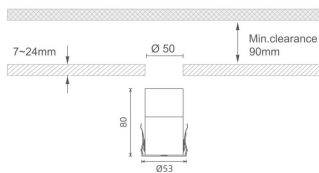

### MINI 7

Lavov downlight from the family MINI with a power of 8W, CRI 90 and CCT 3000K, 15 degrees beam angle. With a total lumen output of 325lm, and a luminous efficacy of 40.625lm/W. Made in Die Cast Aluminum and finished in Black color. ON/OFF driver.

### Dimensions

Product dimensions (mm) Ø53\*H80

### Scheme

Product	
Real power (W)	8
Real luminous flux (Lm)	325
Luminous efficiency (Lm/W)	40.625
Beam angle (°)	15
Life time (h)	50000 h L80B10
IP	20
Electrical class insulation	Clas III
Colour	Black
U. G. R	<19
Control gear included	Yes
Control gear	ON/OFF
Flicker Free	Yes
Light source	LED
Type of LED	SMD
Colour temperature (K)	3000
Colour consistency (SDCM)	SDCM<3
CRI	90