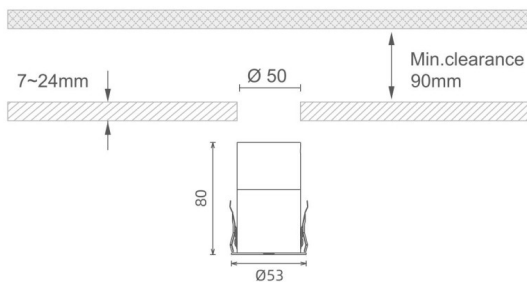

MINI 7

Lavov downlight from the family MINI with a power of 8W, CRI 90 and CCT 3000K, 15 degrees beam angle. With a total lumen output of 325lm, and a luminous efficacy of 40.625lm/W. Made in Die Cast Aluminum and finished in Black color. ON/OFF driver.

Item code	86.D073.1311.02
Product type	Indoor
Category	Downlights
Family	MINI
Subfamily	MINI 7
Pictograms	

IP	20
----	----

Dimensions

Product dimensions (mm)	Ø53*H80
-------------------------	---------

Scheme

Product	
Real power (W)	8
Real luminous flux (Lm)	325
Luminous efficiency (Lm/W)	40.625
Beam angle (°)	15
Life time (h)	50000 h L80B10
IP	20
Electrical class insulation	Clas III
Colour	Black
U. G. R	<19
Control gear included	Yes
Control gear	ON/OFF
Flicker Free	Yes
Light source	LED
Type of LED	SMD
Colour temperature (K)	3000
Colour consistency (SDCM)	SDCM<3
CRI	90