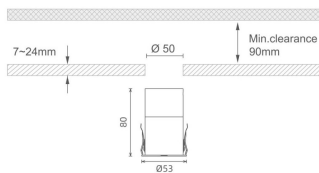

MINI 7

Lavov downlight from the family MINI with a power of 8W, CRI 90 and CCT 3000K, 15 degrees beam angle. With a total lumen output of 325lm, and a luminous efficacy of 40.625lm/W. Made in Die Cast Aluminum and finished in Black color. ON/OFF driver.

Item code	86.D073.1311.02
Product type	Indoor
Category	Downlights
Family	MINI
Subfamily	MINI 7
Pictograms	

Dimensions

Product dimensions (mm) Ø53*H80

Scheme

Product	
Real power (W)	8
Real luminous flux (Lm)	325
Luminous efficiency (Lm/W)	40.625
Beam angle (°)	15
Life time (h)	50000 h L80B10
IP	20
Electrical class insulation	Clas III
Colour	Black
U. G. R	<19
Control gear included	Yes
Control gear	ON/OFF
Flicker Free	Yes
Light source	LED
Type of LED	SMD
Colour temperature (K)	3000
Colour consistency (SDCM)	SDCM<3
CRI	90