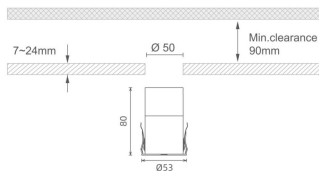

MINI 7

Lavov downlight from the family MINI with a power of 8W, CRI 90 and CCT 3000K, 15 degrees beam angle. With a total lumen output of 325lm, and a luminous efficacy of 40.625lm/W. Made in Die Cast Aluminum and finished in White color. DALI driver.

Item code	86.D073.1313.01
Product type	Indoor
Category	Downlights
Family	MINI
Subfamily	MINI 7
Pictograms	

Dimensions

Product dimensions (mm) **Ø53*H80**

Scheme

Product	
Real power (W)	8
Real luminous flux (Lm)	325
Luminous efficiency (Lm/W)	40.625
Beam angle (°)	15
Life time (h)	50000 h L80B10
IP	20
Electrical class insulation	Clas III
Colour	White
U. G. R	<19
Control gear included	Yes
Control gear	DALI
Flicker Free	Yes
Light source	LED
Type of LED	SMD
Colour temperature (K)	3000
Colour consistency (SDCM)	SDCM<3
CRI	90