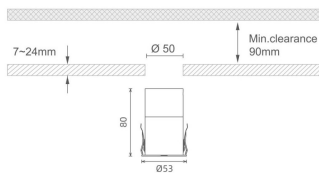

MINI 7

Lavov downlight from the family MINI with a power of 8W, CRI 90 and CCT 3000K, 15 degrees beam angle. With a total lumen output of 325lm, and a luminous efficacy of 40.625lm/W. Made in Die Cast Aluminum and finished in White color. DALI driver.

Item code	86.D073.1313.01
Product type	Indoor
Category	Downlights
Family	MINI
Subfamily	MINI 7
Pictograms	

Dimensions

Product dimensions (mm) **Ø53*H80**

Scheme

Product	
Real power (W)	8
Real luminous flux (Lm)	325
Luminous efficiency (Lm/W)	40.625
Beam angle (°)	15
Life time (h)	50000 h L80B10
IP	20
Electrical class insulation	Clas III
Colour	White
U. G. R	<19
Control gear included	Yes
Control gear	DALI
Flicker Free	Yes
Light source	LED
Type of LED	SMD
Colour temperature (K)	3000
Colour consistency (SDCM)	SDCM<3
CRI	90