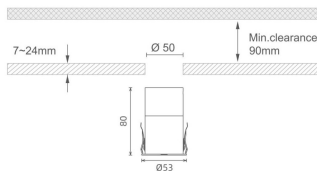

MINI 7

Lavov downlight from the family MINI with a power of 8W, CRI 90 and CCT 3000K, 15 degrees beam angle. With a total lumen output of 325lm, and a luminous efficacy of 40.625lm/W. Made in Die Cast Aluminum and finished in Black color. DALI driver.

Item code	86.D073.1313.02
Product type	Indoor
Category	Downlights
Family	MINI
Subfamily	MINI 7
Pictograms	

Dimensions

Product dimensions (mm) **Ø53*H80**

Scheme

Product	
Real power (W)	8
Real luminous flux (Lm)	325
Luminous efficiency (Lm/W)	40.625
Beam angle (°)	15
Life time (h)	50000 h L80B10
IP	20
Electrical class insulation	Clas III
Colour	Black
U. G. R	<19
Control gear included	Yes
Control gear	DALI
Flicker Free	Yes
Light source	LED
Type of LED	SMD
Colour temperature (K)	3000
Colour consistency (SDCM)	SDCM<3
CRI	90