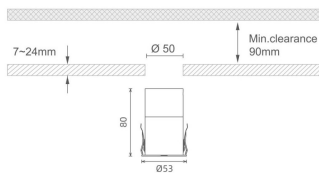

MINI 7

Lavov downlight from the family MINI with a power of 8W, CRI 90 and CCT 3000K, 15 degrees beam angle. With a total lumen output of 325lm, and a luminous efficacy of 40.625lm/W. Made in Die Cast Aluminum and finished in Black color. DALI driver.

Item code	86.D073.1313.02
Product type	Indoor
Category	Downlights
Family	MINI
Subfamily	MINI 7
Pictograms	

Dimensions

Product dimensions (mm) Ø53*H80

Scheme

Product	
Real power (W)	8
Real luminous flux (Lm)	325
Luminous efficiency (Lm/W)	40.625
Beam angle (°)	15
Life time (h)	50000 h L80B10
IP	20
Electrical class insulation	Clas III
Colour	Black
U. G. R	<19
Control gear included	Yes
Control gear	DALI
Flicker Free	Yes
Light source	LED
Type of LED	SMD
Colour temperature (K)	3000
Colour consistency (SDCM)	SDCM<3
CRI	90