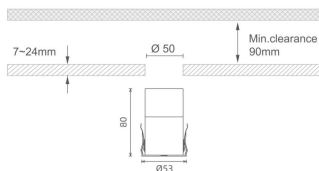

MINI 7

Lavov downlight from the family MINI with a power of 8W, CRI 90 and CCT 3000K, 15 degrees beam angle. With a total lumen output of 325lm, and a luminous efficacy of 40.625lm/W. Made in Die Cast Aluminum and finished in Black color. DALI driver.

Item code	86.D073.1313.02
Product type	Indoor
Category	Downlights
Family	MINI
Subfamily	MINI 7
Pictograms	

Dimensions

Product dimensions (mm) Ø53*H80

Scheme

Product	
Real power (W)	8
Real luminous flux (Lm)	325
Luminous efficiency (Lm/W)	40.625
Beam angle (°)	15
Life time (h)	50000 h L80B10
IP	20
Electrical class insulation	Clas III
Colour	Black
U. G. R	<19
Control gear included	Yes
Control gear	DALI
Flicker Free	Yes
Light source	LED
Type of LED	SMD
Colour temperature (K)	3000
Colour consistency (SDCM)	SDCM<3
CRI	90