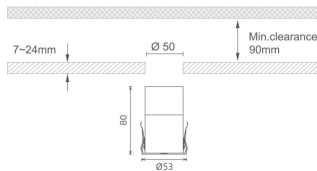

### MINI 7

Lavov downlight from the family MINI with a power of 8W, CRI 90 and CCT 3000K, 24 degrees beam angle. With a total lumen output of 350lm, and a luminous efficacy of 43.75lm/W. Made in Die Cast Aluminum and finished in White color. ON/OFF driver.

### Dimensions

**Product dimensions (mm)**    **Ø53\*H80**

### Scheme

<b>Product</b>	
<b>Real power (W)</b>	<b>8</b>
<b>Real luminous flux (Lm)</b>	<b>350</b>
<b>Luminous efficiency (Lm/W)</b>	<b>43.75</b>
<b>Beam angle (°)</b>	<b>24</b>
<b>Life time (h)</b>	<b>50000 h L80B10</b>
<b>IP</b>	<b>20</b>
<b>Electrical class insulation</b>	<b>Clas III</b>
<b>Colour</b>	<b>White</b>
<b>U. G. R</b>	<b>&lt;19</b>
<b>Control gear included</b>	<b>Yes</b>
<b>Control gear</b>	<b>ON/OFF</b>
<b>Flicker Free</b>	<b>Yes</b>
<b>Light source</b>	<b>LED</b>
<b>Type of LED</b>	<b>SMD</b>
<b>Colour temperature (K)</b>	<b>3000</b>
<b>Colour consistency (SDCM)</b>	<b>SDCM&lt;3</b>
<b>CRI</b>	<b>90</b>