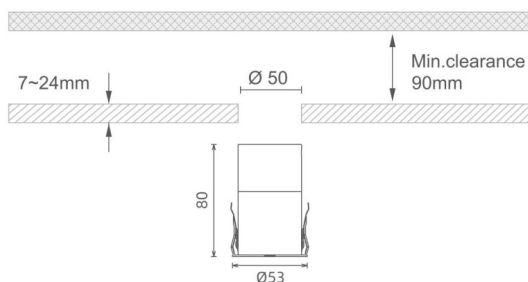

MINI 7

Lavov downlight from the family MINI with a power of 8W, CRI 90 and CCT 3000K, 24 degrees beam angle. With a total lumen output of 350lm, and a luminous efficacy of 43.75lm/W. Made in Die Cast Aluminum and finished in White color. ON/OFF driver.

Item code	86.D073.1321.01
Product type	Indoor
Category	Downlights
Family	MINI
Subfamily	MINI 7
Pictograms	     

Dimensions

Product dimensions (mm) **Ø53*H80**

Scheme

Product	
Real power (W)	8
Real luminous flux (Lm)	350
Luminous efficiency (Lm/W)	43.75
Beam angle (°)	24
Life time (h)	50000 h L80B10
IP	20
Electrical class insulation	Clas III
Colour	White
U. G. R	19
Control gear included	Yes
Control gear	ON/OFF
Flicker Free	Yes
Light source	LED
Type of LED	SMD
Colour temperature (K)	3000
Colour consistency (SDCM)	SDCM3
CRI	90