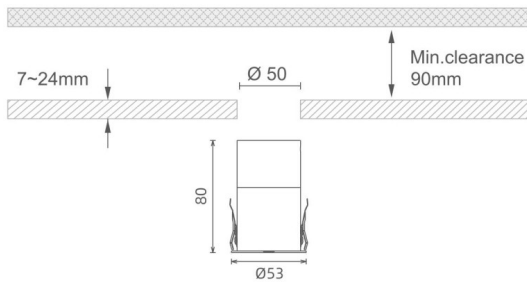

MINI 7

Lavov downlight from the family MINI with a power of 8W, CRI 90 and CCT 3000K, 24 degrees beam angle. With a total lumen output of 350lm, and a luminous efficacy of 43.75lm/W. Made in Die Cast Aluminum and finished in White color. ON/OFF driver.

Item code	86.D073.1321.01
Product type	Indoor
Category	Downlights
Family	MINI
Subfamily	MINI 7
Pictograms	     

Dimensions

Product dimensions (mm) **Ø53*H80**

Scheme

Product	
Real power (W)	8
Real luminous flux (Lm)	350
Luminous efficiency (Lm/W)	43.75
Beam angle (°)	24
Life time (h)	50000 h L80B10
IP	20
Electrical class insulation	Clas III
Colour	White
U. G. R	<19
Control gear included	Yes
Control gear	ON/OFF
Flicker Free	Yes
Light source	LED
Type of LED	SMD
Colour temperature (K)	3000
Colour consistency (SDCM)	SDCM<3
CRI	90