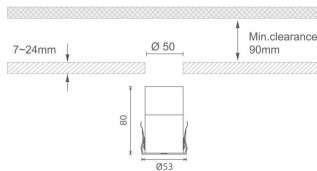

MINI 7

Lavov downlight from the family MINI with a power of 8W, CRI 90 and CCT 3000K, 24 degrees beam angle. With a total lumen output of 350lm, and a luminous efficacy of 43.75lm/W. Made in Die Cast Aluminum and finished in White color. ON/OFF driver.

Item code	86.D073.1321.01
Product type	Indoor
Category	Downlights
Family	MINI
Subfamily	MINI 7
Pictograms	

Dimensions

Product dimensions (mm) Ø53*H80

Scheme

Product	
Real power (W)	8
Real luminous flux (Lm)	350
Luminous efficiency (Lm/W)	43.75
Beam angle (°)	24
Life time (h)	50000 h L80B10
IP	20
Electrical class insulation	Clas III
Colour	White
U. G. R	<19
Control gear included	Yes
Control gear	ON/OFF
Flicker Free	Yes
Light source	LED
Type of LED	SMD
Colour temperature (K)	3000
Colour consistency (SDCM)	SDCM<3
CRI	90