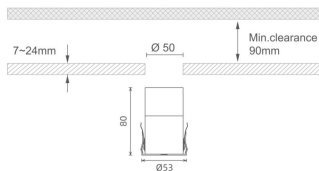

MINI 7

Lavov downlight from the family MINI with a power of 8W, CRI 90 and CCT 3000K, 24 degrees beam angle. With a total lumen output of 350lm, and a luminous efficacy of 43.75lm/W. Made in Die Cast Aluminum and finished in White color. ON/OFF driver.

Item code	86.D073.1321.01
Product type	Indoor
Category	Downlights
Family	MINI
Subfamily	MINI 7
Pictograms	     

Dimensions

Product dimensions (mm) **Ø53*H80**

Scheme

Product

Real power (W)	8
Real luminous flux (Lm)	350
Luminous efficiency (Lm/W)	43.75
Beam angle (°)	24
Life time (h)	50000 h L80B10
IP	20
Electrical class insulation	Clas III
Colour	White
U. G. R	<19
Control gear included	Yes
Control gear	ON/OFF
Flicker Free	Yes
Light source	LED
Type of LED	SMD
Colour temperature (K)	3000
Colour consistency (SDCM)	SDCM<3
CRI	90