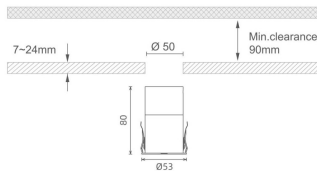

MINI 7

Lavov downlight from the family MINI with a power of 8W, CRI 90 and CCT 3000K, 24 degrees beam angle. With a total lumen output of 350lm, and a luminous efficacy of 43.75lm/W. Made in Die Cast Aluminum and finished in White color. ON/OFF driver.

Item code	86.D073.1321.01
Product type	Indoor
Category	Downlights
Family	MINI
Subfamily	MINI 7
Pictograms	

Dimensions

Product dimensions (mm) **Ø53*H80**

Scheme

Product	
Real power (W)	8
Real luminous flux (Lm)	350
Luminous efficiency (Lm/W)	43.75
Beam angle (°)	24
Life time (h)	50000 h L80B10
IP	20
Electrical class insulation	Clas III
Colour	White
U. G. R	<19
Control gear included	Yes
Control gear	ON/OFF
Flicker Free	Yes
Light source	LED
Type of LED	SMD
Colour temperature (K)	3000
Colour consistency (SDCM)	SDCM<3
CRI	90