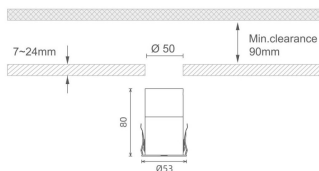

### MINI 7

Lavov downlight from the family MINI with a power of 8W, CRI 90 and CCT 3000K, 24 degrees beam angle. With a total lumen output of 350lm, and a luminous efficacy of 43.75lm/W. Made in Die Cast Aluminum and finished in Black color. ON/OFF driver.

### Dimensions

Product dimensions (mm) Ø53\*H80

### Scheme

Product	
Real power (W)	8
Real luminous flux (Lm)	350
Luminous efficiency (Lm/W)	43.75
Beam angle (°)	24
Life time (h)	50000 h L80B10
IP	20
Electrical class insulation	Clas III
Colour	Black
U. G. R	<19
Control gear included	Yes
Control gear	ON/OFF
Flicker Free	Yes
Light source	LED
Type of LED	SMD
Colour temperature (K)	3000
Colour consistency (SDCM)	SDCM<3
CRI	90