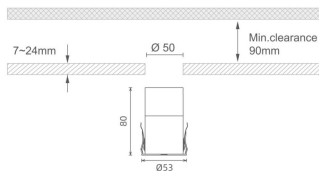

MINI 7

Lavov downlight from the family MINI with a power of 8W, CRI 90 and CCT 3000K, 24 degrees beam angle. With a total lumen output of 350lm, and a luminous efficacy of 43.75lm/W. Made in Die Cast Aluminum and finished in Black color. ON/OFF driver.

Item code	86.D073.1321.02
Product type	Indoor
Category	Downlights
Family	MINI
Subfamily	MINI 7
Pictograms	     

Dimensions

Product dimensions (mm) **Ø53*H80**

Scheme

Product

Real power (W)	8
Real luminous flux (Lm)	350
Luminous efficiency (Lm/W)	43.75
Beam angle (°)	24
Life time (h)	50000 h L80B10
IP	20
Electrical class insulation	Clas III
Colour	Black
U. G. R	<19
Control gear included	Yes
Control gear	ON/OFF
Flicker Free	Yes
Light source	LED
Type of LED	SMD
Colour temperature (K)	3000
Colour consistency (SDCM)	SDCM<3
CRI	90