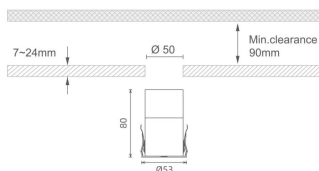

MINI 7

Lavov downlight from the family MINI with a power of 8W, CRI 90 and CCT 3000K, 24 degrees beam angle. With a total lumen output of 350lm, and a luminous efficacy of 43.75lm/W. Made in Die Cast Aluminum and finished in Black color. DALI driver.

Item code	86.D073.1323.02
Product type	Indoor
Category	Downlights
Family	MINI
Subfamily	MINI 7
Pictograms	

Dimensions

Product dimensions (mm) Ø53*H80

Scheme

Product	
Real power (W)	8
Real luminous flux (Lm)	350
Luminous efficiency (Lm/W)	43.75
Beam angle (°)	24
Life time (h)	50000 h L80B10
IP	20
Electrical class insulation	Clas III
Colour	Black
U. G. R	<19
Control gear included	Yes
Control gear	DALI
Flicker Free	Yes
Light source	LED
Type of LED	SMD
Colour temperature (K)	3000
Colour consistency (SDCM)	SDCM<3
CRI	90