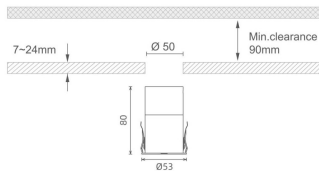

### MINI 7

Lavov downlight from the family MINI with a power of 8W, CRI 90 and CCT 2700K, 36 degrees beam angle. With a total lumen output of 345lm, and a luminous efficacy of 43.125lm/W. Made in Die Cast Aluminum and finished in White color. ON/OFF driver.

### Dimensions

Product dimensions (mm) Ø53\*H80

### Scheme

Product	
Real power (W)	8
Real luminous flux (Lm)	345
Luminous efficiency (Lm/W)	43.125
Beam angle (°)	36
Life time (h)	50000 h L80B10
IP	20
Electrical class insulation	Clas III
Colour	White
U. G. R	<19
Control gear included	Yes
Control gear	ON/OFF
Flicker Free	Yes
Light source	LED
Type of LED	SMD
Colour temperature (K)	2700
Colour consistency (SDCM)	SDCM<3
CRI	90