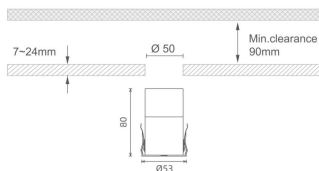

MINI 7

Lavov downlight from the family MINI with a power of 8W, CRI 90 and CCT 2700K, 36 degrees beam angle. With a total lumen output of 345lm, and a luminous efficacy of 43.125lm/W. Made in Die Cast Aluminum and finished in White color. ON/OFF driver.

Item code	86.D073.1331.01
Product type	Indoor
Category	Downlights
Family	MINI
Subfamily	MINI 7
Pictograms	

Dimensions

Product dimensions (mm) Ø53*H80

Scheme

Product	
Real power (W)	8
Real luminous flux (Lm)	345
Luminous efficiency (Lm/W)	43.125
Beam angle (°)	36
Life time (h)	50000 h L80B10
IP	20
Electrical class insulation	Clas III
Colour	White
U. G. R	<19
Control gear included	Yes
Control gear	ON/OFF
Flicker Free	Yes
Light source	LED
Type of LED	SMD
Colour temperature (K)	2700
Colour consistency (SDCM)	SDCM<3
CRI	90