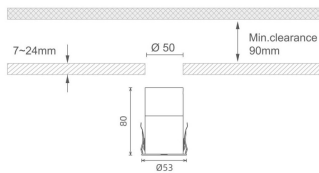

MINI 7

Lavov downlight from the family MINI with a power of 8W, CRI 90 and CCT 2700K, 36 degrees beam angle. With a total lumen output of 345lm, and a luminous efficacy of 43.125lm/W. Made in Die Cast Aluminum and finished in Black color. ON/OFF driver.

Item code	86.D073.1331.02
Product type	Indoor
Category	Downlights
Family	MINI
Subfamily	MINI 7
Pictograms	    

IP
20

Dimensions

Product dimensions (mm) Ø53*H80

Scheme

Product

Real power (W)	8
Real luminous flux (Lm)	345
Luminous efficiency (Lm/W)	43.125
Beam angle (°)	36
Life time (h)	50000 h L80B10
IP	20
Electrical class insulation	Clas III
Colour	Black
U. G. R	<19
Control gear included	Yes
Control gear	ON/OFF
Flicker Free	Yes
Light source	LED
Type of LED	SMD
Colour temperature (K)	2700
Colour consistency (SDCM)	SDCM<3
CRI	90