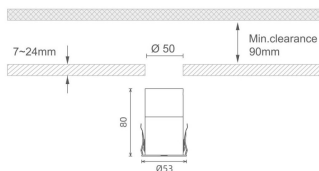

MINI 7

Lavov downlight from the family MINI with a power of 8W, CRI 90 and CCT 2700K, 36 degrees beam angle. With a total lumen output of 345lm, and a luminous efficacy of 43.125lm/W. Made in Die Cast Aluminum and finished in Black color. ON/OFF driver.

Item code	86.D073.1331.02
Product type	Indoor
Category	Downlights
Family	MINI
Subfamily	MINI 7
Pictograms	

Dimensions

Product dimensions (mm) Ø53*H80

Scheme

Product	
Real power (W)	8
Real luminous flux (Lm)	345
Luminous efficiency (Lm/W)	43.125
Beam angle (°)	36
Life time (h)	50000 h L80B10
IP	20
Electrical class insulation	Clas III
Colour	Black
U. G. R	<19
Control gear included	Yes
Control gear	ON/OFF
Flicker Free	Yes
Light source	LED
Type of LED	SMD
Colour temperature (K)	2700
Colour consistency (SDCM)	SDCM<3
CRI	90