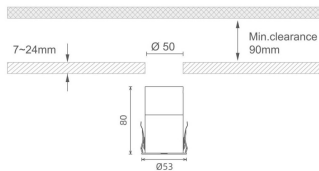

### MINI 7

Lavov downlight from the family MINI with a power of 8W, CRI 90 and CCT 2700K, 36 degrees beam angle. With a total lumen output of 345lm, and a luminous efficacy of 43.125lm/W. Made in Die Cast Aluminum and finished in White color. DALI driver.

### Dimensions

**Product dimensions (mm)** Ø53\*H80

### Scheme

<b>Product</b>	
<b>Real power (W)</b>	<b>8</b>
<b>Real luminous flux (Lm)</b>	<b>345</b>
<b>Luminous efficiency (Lm/W)</b>	<b>43.125</b>
<b>Beam angle (°)</b>	<b>36</b>
<b>Life time (h)</b>	<b>50000 h L80B10</b>
<b>IP</b>	<b>20</b>
<b>Electrical class insulation</b>	<b>Clas III</b>
<b>Colour</b>	<b>White</b>
<b>U. G. R</b>	<b>&lt;19</b>
<b>Control gear included</b>	<b>Yes</b>
<b>Control gear</b>	<b>DALI</b>
<b>Flicker Free</b>	<b>Yes</b>
<b>Light source</b>	<b>LED</b>
<b>Type of LED</b>	<b>SMD</b>
<b>Colour temperature (K)</b>	<b>2700</b>
<b>Colour consistency (SDCM)</b>	<b>SDCM&lt;3</b>
<b>CRI</b>	<b>90</b>