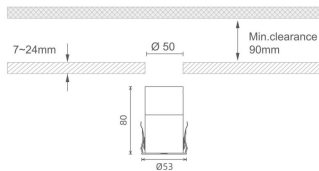

### MINI 7

Lavov downlight from the family MINI with a power of 10W, CRI 90 and CCT 2700K, 15 degrees beam angle. With a total lumen output of 325lm, and a luminous efficacy of 32.5lm/W. Made in Die Cast Aluminum and finished in White color. ON/OFF driver.

### Dimensions

Product dimensions (mm) Ø53\*H80

### Product

Real power (W)	10
Real luminous flux (Lm)	325
Luminous efficiency (Lm/W)	32.5
Beam angle (°)	15
Life time (h)	50000 h L80B10
IP	20
Electrical class insulation	Clas III
Colour	White
U. G. R	<19
Control gear included	Yes
Control gear	ON/OFF
Flicker Free	Yes
Light source	LED
Type of LED	SMD
Colour temperature (K)	2700
Colour consistency (SDCM)	SDCM<3
CRI	90