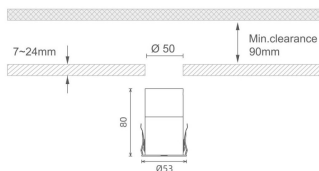

### MINI 7

Lavov downlight from the family MINI with a power of 10W, CRI 90 and CCT 2700K, 15 degrees beam angle. With a total lumen output of 325lm, and a luminous efficacy of 32.5lm/W. Made in Die Cast Aluminum and finished in White color. ON/OFF driver.

### Dimensions

Product dimensions (mm) Ø53\*H80

### Scheme

Product	
Real power (W)	10
Real luminous flux (Lm)	325
Luminous efficiency (Lm/W)	32.5
Beam angle (°)	15
Life time (h)	50000 h L80B10
IP	20
Electrical class insulation	Clas III
Colour	White
U. G. R	<19
Control gear included	Yes
Control gear	ON/OFF
Flicker Free	Yes
Light source	LED
Type of LED	SMD
Colour temperature (K)	2700
Colour consistency (SDCM)	SDCM<3
CRI	90