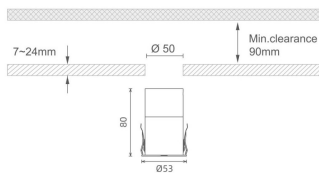

MINI 7

Lavov downlight from the family MINI with a power of 10W, CRI 90 and CCT 2700K, 15 degrees beam angle. With a total lumen output of 325lm, and a luminous efficacy of 32.5lm/W. Made in Die Cast Aluminum and finished in Black color. ON/OFF driver.

Item code	86.D073.2211.02
Product type	Indoor
Category	Downlights
Family	MINI
Subfamily	MINI 7
Pictograms	

Dimensions

Product dimensions (mm) Ø53*H80

Scheme

Product	
Real power (W)	10
Real luminous flux (Lm)	325
Luminous efficiency (Lm/W)	32.5
Beam angle (°)	15
Life time (h)	50000 h L80B10
IP	20
Electrical class insulation	Clas III
Colour	Black
U. G. R	<19
Control gear included	Yes
Control gear	ON/OFF
Flicker Free	Yes
Light source	LED
Type of LED	SMD
Colour temperature (K)	2700
Colour consistency (SDCM)	SDCM<3
CRI	90