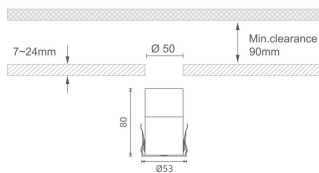

MINI 7

Lavov downlight from the family MINI with a power of 10W, CRI 90 and CCT 2700K, 15 degrees beam angle. With a total lumen output of 325lm, and a luminous efficacy of 32.5lm/W. Made in Die Cast Aluminum and finished in Black color. ON/OFF driver.

Item code 86.D073.2211.02

Product type Indoor

Category Downlights

Family MINI

Subfamily MINI 7

Pictograms

Dimensions

Product dimensions (mm) Ø53*H80

Scheme

Product

Real power (W) 10

Real luminous flux (Lm) 325

Luminous efficiency (Lm/W) 32.5

Beam angle (°) 15

Life time (h) 50000 h L80B10

IP 20