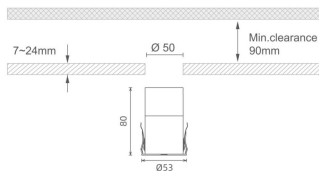

MINI 7

Lavov downlight from the family MINI with a power of 10W, CRI 90 and CCT 2700K, 15 degrees beam angle. With a total lumen output of 325lm, and a luminous efficacy of 32.5lm/W. Made in Die Cast Aluminum and finished in Black color. ON/OFF driver.

Item code	86.D073.2211.02
Product type	Indoor
Category	Downlights
Family	MINI
Subfamily	MINI 7
Pictograms	     

Dimensions

Product dimensions (mm) **Ø53*H80**

Scheme

Product

Real power (W)	10
Real luminous flux (Lm)	325
Luminous efficiency (Lm/W)	32.5
Beam angle (°)	15
Life time (h)	50000 h L80B10
IP	20
Electrical class insulation	Clas III
Colour	Black
U. G. R	<19
Control gear included	Yes
Control gear	ON/OFF
Flicker Free	Yes
Light source	LED
Type of LED	SMD
Colour temperature (K)	2700
Colour consistency (SDCM)	SDCM<3
CRI	90