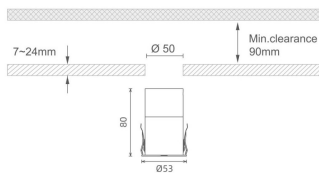

MINI 7

Lavov downlight from the family MINI with a power of 10W, CRI 90 and CCT 2700K, 15 degrees beam angle. With a total lumen output of 325lm, and a luminous efficacy of 32.5lm/W. Made in Die Cast Aluminum and finished in Black color. ON/OFF driver.

Item code	86.D073.2211.02
Product type	Indoor
Category	Downlights
Family	MINI
Subfamily	MINI 7
Pictograms	

Dimensions

Product dimensions (mm) **Ø53*H80**

Scheme

Product	
Real power (W)	10
Real luminous flux (Lm)	325
Luminous efficiency (Lm/W)	32.5
Beam angle (°)	15
Life time (h)	50000 h L80B10
IP	20
Electrical class insulation	Clas III
Colour	Black
U. G. R	<19
Control gear included	Yes
Control gear	ON/OFF
Flicker Free	Yes
Light source	LED
Type of LED	SMD
Colour temperature (K)	2700
Colour consistency (SDCM)	SDCM<3
CRI	90