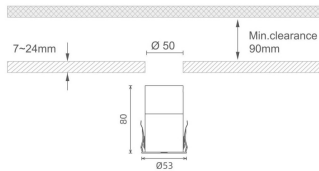

MINI 7

Lavov downlight from the family MINI with a power of 10W, CRI 90 and CCT 2700K, 24 degrees beam angle. With a total lumen output of 350lm, and a luminous efficacy of 35lm/W. Made in Die Cast Aluminum and finished in White color. ON/OFF driver.

Item code	86.D073.2221.01
Product type	Indoor
Category	Downlights
Family	MINI
Subfamily	MINI 7
Pictograms	

Dimensions

Product dimensions (mm) Ø53*H80

Scheme

Product	
Real power (W)	10
Real luminous flux (Lm)	350
Luminous efficiency (Lm/W)	35
Beam angle (°)	24
Life time (h)	50000 h L80B10
IP	20
Electrical class insulation	Clas III
Colour	White
U. G. R	<19
Control gear included	Yes
Control gear	ON/OFF
Flicker Free	Yes
Light source	LED
Type of LED	SMD
Colour temperature (K)	2700
Colour consistency (SDCM)	SDCM<3
CRI	90