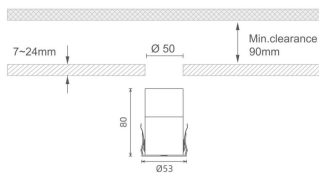

MINI 7

Lavov downlight from the family MINI with a power of 10W, CRI 90 and CCT 2700K, 24 degrees beam angle. With a total lumen output of 350lm, and a luminous efficacy of 35lm/W. Made in Die Cast Aluminum and finished in White color. ON/OFF driver.

Item code	86.D073.2221.01
Product type	Indoor
Category	Downlights
Family	MINI
Subfamily	MINI 7
Pictograms	

Dimensions

Product dimensions (mm) **Ø53*H80**

Scheme

Product

Real power (W)	10
Real luminous flux (Lm)	350
Luminous efficiency (Lm/W)	35
Beam angle (°)	24
Life time (h)	50000 h L80B10
IP	20
Electrical class insulation	Clas III
Colour	White
U. G. R	<19
Control gear included	Yes
Control gear	ON/OFF
Flicker Free	Yes
Light source	LED
Type of LED	SMD
Colour temperature (K)	2700
Colour consistency (SDCM)	SDCM<3
CRI	90