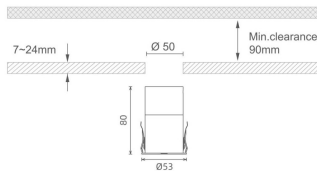

Scheme

Product	
Real power (W)	10
Real luminous flux (Lm)	350
Luminous efficiency (Lm/W)	35
Beam angle (°)	24
Life time (h)	50000 h L80B10
IP	20
Electrical class insulation	Clas III
Colour	White
U. G. R	<19
Control gear included	Yes
Control gear	ON/OFF
Flicker Free	Yes
Light source	LED
Type of LED	SMD
Colour temperature (K)	2700
Colour consistency (SDCM)	SDCM<3
CRI	90