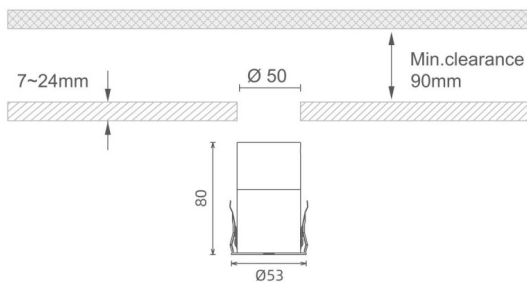

MINI 7

Lavov downlight from the family MINI with a power of 10W, CRI 90 and CCT 2700K, 24 degrees beam angle. With a total lumen output of 350lm, and a luminous efficacy of 35lm/W. Made in Die Cast Aluminum and finished in Black color. ON/OFF driver.

Item code	86.D073.2221.02
Product type	Indoor
Category	Downlights
Family	MINI
Subfamily	MINI 7
Pictograms	     

Dimensions

Product dimensions (mm) **Ø53*H80**

Scheme

Product

Real power (W)	10
Real luminous flux (Lm)	350
Luminous efficiency (Lm/W)	35
Beam angle (°)	24
Life time (h)	50000 h L80B10
IP	20
Electrical class insulation	Clas III
Colour	Black
U. G. R	<19
Control gear included	Yes
Control gear	ON/OFF
Flicker Free	Yes
Light source	LED
Type of LED	SMD
Colour temperature (K)	2700
Colour consistency (SDCM)	SDCM<3
CRI	90