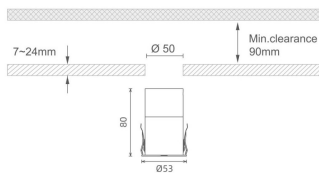

MINI 7

Lavov downlight from the family MINI with a power of 10W, CRI 90 and CCT 2700K, 24 degrees beam angle. With a total lumen output of 350lm, and a luminous efficacy of 35lm/W. Made in Die Cast Aluminum and finished in Black color. ON/OFF driver.

Item code	86.D073.2221.02
Product type	Indoor
Category	Downlights
Family	MINI
Subfamily	MINI 7
Pictograms	

Dimensions

Product dimensions (mm) **Ø53*H80**

Scheme

Product

Real power (W)	10
Real luminous flux (Lm)	350
Luminous efficiency (Lm/W)	35
Beam angle (°)	24
Life time (h)	50000 h L80B10
IP	20
Electrical class insulation	Clas III
Colour	Black
U. G. R	<19
Control gear included	Yes
Control gear	ON/OFF
Flicker Free	Yes
Light source	LED
Type of LED	SMD
Colour temperature (K)	2700
Colour consistency (SDCM)	SDCM<3
CRI	90