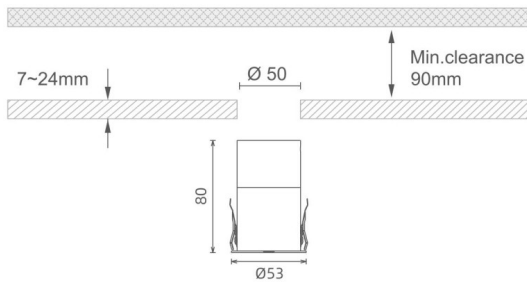

MINI 7

Lavov downlight from the family MINI with a power of 10W, CRI 90 and CCT 2700K, 24 degrees beam angle. With a total lumen output of 350lm, and a luminous efficacy of 35lm/W. Made in Die Cast Aluminum and finished in Black color. ON/OFF driver.

Item code	86.D073.2221.02
Product type	Indoor
Category	Downlights
Family	MINI
Subfamily	MINI 7
Pictograms	

Dimensions

Product dimensions (mm) **Ø53*H80**

Scheme

Product	
Real power (W)	10
Real luminous flux (Lm)	350
Luminous efficiency (Lm/W)	35
Beam angle (°)	24
Life time (h)	50000 h L80B10
IP	20
Electrical class insulation	Clas III
Colour	Black
U. G. R	<19
Control gear included	Yes
Control gear	ON/OFF
Flicker Free	Yes
Light source	LED
Type of LED	SMD
Colour temperature (K)	2700
Colour consistency (SDCM)	SDCM<3
CRI	90