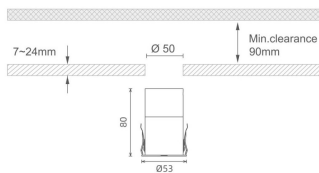

MINI 7

Lavov downlight from the family MINI with a power of 10W, CRI 90 and CCT 2700K, 24 degrees beam angle. With a total lumen output of 350lm, and a luminous efficacy of 35lm/W. Made in Die Cast Aluminum and finished in Black color. ON/OFF driver.

Item code	86.D073.2221.02
Product type	Indoor
Category	Downlights
Family	MINI
Subfamily	MINI 7
Pictograms	

Dimensions

Product dimensions (mm) Ø53*H80

Scheme

Product	
Real power (W)	10
Real luminous flux (Lm)	350
Luminous efficiency (Lm/W)	35
Beam angle (°)	24
Life time (h)	50000 h L80B10
IP	20
Electrical class insulation	Clas III
Colour	Black
U. G. R	<19
Control gear included	Yes
Control gear	ON/OFF
Flicker Free	Yes
Light source	LED
Type of LED	SMD
Colour temperature (K)	2700
Colour consistency (SDCM)	SDCM<3
CRI	90