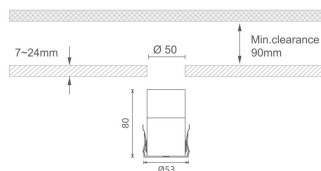

MINI 7

Lavov downlight from the family MINI with a power of 10W, CRI 90 and CCT 2700K, 24 degrees beam angle. With a total lumen output of 350lm, and a luminous efficacy of 35lm/W. Made in Die Cast Aluminum and finished in Black color. ON/OFF driver.

Item code	86.D073.2221.02
Product type	Indoor
Category	Downlights
Family	MINI
Subfamily	MINI 7
Pictograms	

Dimensions

Product dimensions (mm) **Ø53*H80**

Scheme

Product

Real power (W)	10
Real luminous flux (Lm)	350
Luminous efficiency (Lm/W)	35
Beam angle (°)	24
Life time (h)	50000 h L80B10
IP	20
Electrical class insulation	Clas III
Colour	Black
U. G. R	<19
Control gear included	Yes
Control gear	ON/OFF
Flicker Free	Yes
Light source	LED
Type of LED	SMD
Colour temperature (K)	2700
Colour consistency (SDCM)	SDCM<3
CRI	90