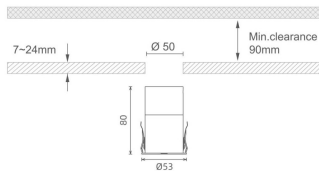

MINI 7

Lavov downlight from the family MINI with a power of 10W, CRI 90 and CCT 2700K, 24 degrees beam angle. With a total lumen output of 350lm, and a luminous efficacy of 35lm/W. Made in Die Cast Aluminum and finished in Black color. ON/OFF driver.

Item code	86.D073.2221.02
Product type	Indoor
Category	Downlights
Family	MINI
Subfamily	MINI 7
Pictograms	

Dimensions

Product dimensions (mm) Ø53*H80

Scheme

Product	
Real power (W)	10
Real luminous flux (Lm)	350
Luminous efficiency (Lm/W)	35
Beam angle (°)	24
Life time (h)	50000 h L80B10
IP	20
Electrical class insulation	Clas III
Colour	Black
U. G. R	<19
Control gear included	Yes
Control gear	ON/OFF
Flicker Free	Yes
Light source	LED
Type of LED	SMD
Colour temperature (K)	2700
Colour consistency (SDCM)	SDCM<3
CRI	90