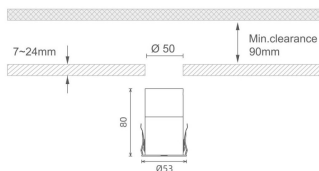

### MINI 7

Lavov downlight from the family MINI with a power of 10W, CRI 90 and CCT 2700K, 24 degrees beam angle. With a total lumen output of 350lm, and a luminous efficacy of 35lm/W. Made in Die Cast Aluminum and finished in Black color. DALI driver.

### Dimensions

**Product dimensions (mm)** Ø53\*H80

### Product

<b>Real power (W)</b>	<b>10</b>
<b>Real luminous flux (Lm)</b>	<b>350</b>
<b>Luminous efficiency (Lm/W)</b>	<b>35</b>
<b>Beam angle (°)</b>	<b>24</b>
<b>Life time (h)</b>	<b>50000 h L80B10</b>
<b>IP</b>	<b>20</b>
<b>Electrical class insulation</b>	<b>Clas III</b>
<b>Colour</b>	<b>Black</b>
<b>U. G. R</b>	<b>&lt;19</b>
<b>Control gear included</b>	<b>Yes</b>
<b>Control gear</b>	<b>DALI</b>
<b>Flicker Free</b>	<b>Yes</b>
<b>Light source</b>	<b>LED</b>
<b>Type of LED</b>	<b>SMD</b>
<b>Colour temperature (K)</b>	<b>2700</b>
<b>Colour consistency (SDCM)</b>	<b>SDCM&lt;3</b>
<b>CRI</b>	<b>90</b>