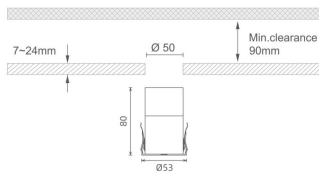

MINI 7

Lavov downlight from the family MINI with a power of 10W, CRI 90 and CCT 2700K, 36 degrees beam angle. With a total lumen output of 345lm, and a luminous efficacy of 34.5lm/W. Made in Die Cast Aluminum and finished in White color. ON/OFF driver.

Item code	86.D073.2231.01
Product type	Indoor
Category	Downlights
Family	MINI
Subfamily	MINI 7
Pictograms	     

Dimensions

Product dimensions (mm) **Ø53*H80**

Scheme

Product

Real power (W)	10
Real luminous flux (Lm)	345
Luminous efficiency (Lm/W)	34.5
Beam angle (°)	36
Life time (h)	50000 h L80B10
IP	20
Electrical class insulation	Clas III
Colour	White
U. G. R	<19
Control gear included	Yes
Control gear	ON/OFF
Flicker Free	Yes
Light source	LED
Type of LED	SMD
Colour temperature (K)	2700
Colour consistency (SDCM)	SDCM<3
CRI	90