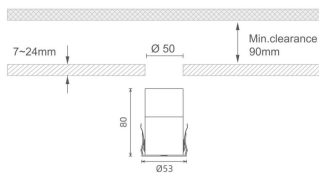

### MINI 7

Lavov downlight from the family MINI with a power of 10W, CRI 90 and CCT 2700K, 36 degrees beam angle. With a total lumen output of 345lm, and a luminous efficacy of 34.5lm/W. Made in Die Cast Aluminum and finished in White color. ON/OFF driver.

### Dimensions

**Product dimensions (mm)** Ø53\*H80

### Scheme

<b>Product</b>	
<b>Real power (W)</b>	<b>10</b>
<b>Real luminous flux (Lm)</b>	<b>345</b>
<b>Luminous efficiency (Lm/W)</b>	<b>34.5</b>
<b>Beam angle (°)</b>	<b>36</b>
<b>Life time (h)</b>	<b>50000 h L80B10</b>
<b>IP</b>	<b>20</b>
<b>Electrical class insulation</b>	<b>Clas III</b>
<b>Colour</b>	<b>White</b>
<b>U. G. R</b>	<b>&lt;19</b>
<b>Control gear included</b>	<b>Yes</b>
<b>Control gear</b>	<b>ON/OFF</b>
<b>Flicker Free</b>	<b>Yes</b>
<b>Light source</b>	<b>LED</b>
<b>Type of LED</b>	<b>SMD</b>
<b>Colour temperature (K)</b>	<b>2700</b>
<b>Colour consistency (SDCM)</b>	<b>SDCM&lt;3</b>
<b>CRI</b>	<b>90</b>