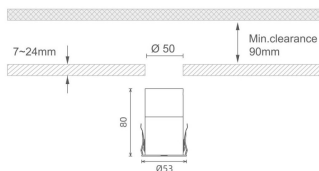

### MINI 7

Lavov downlight from the family MINI with a power of 10W, CRI 90 and CCT 2700K, 36 degrees beam angle. With a total lumen output of 345lm, and a luminous efficacy of 34.5lm/W. Made in Die Cast Aluminum and finished in Black color. ON/OFF driver.

### Dimensions

**Product dimensions (mm)**    **Ø53\*H80**

### Scheme

<b>Product</b>	
<b>Real power (W)</b>	<b>10</b>
<b>Real luminous flux (Lm)</b>	<b>345</b>
<b>Luminous efficiency (Lm/W)</b>	<b>34.5</b>
<b>Beam angle (°)</b>	<b>36</b>
<b>Life time (h)</b>	<b>50000 h L80B10</b>
<b>IP</b>	<b>20</b>
<b>Electrical class insulation</b>	<b>Clas III</b>
<b>Colour</b>	<b>Black</b>
<b>U. G. R</b>	<b>&lt;19</b>
<b>Control gear included</b>	<b>Yes</b>
<b>Control gear</b>	<b>ON/OFF</b>
<b>Flicker Free</b>	<b>Yes</b>
<b>Light source</b>	<b>LED</b>
<b>Type of LED</b>	<b>SMD</b>
<b>Colour temperature (K)</b>	<b>2700</b>
<b>Colour consistency (SDCM)</b>	<b>SDCM&lt;3</b>
<b>CRI</b>	<b>90</b>