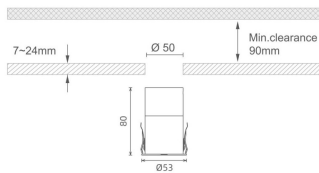

MINI 7

Lavov downlight from the family MINI with a power of 10W, CRI 90 and CCT 2700K, 36 degrees beam angle. With a total lumen output of 345lm, and a luminous efficacy of 34.5lm/W. Made in Die Cast Aluminum and finished in Black color. ON/OFF driver.

Item code	86.D073.2231.02
Product type	Indoor
Category	Downlights
Family	MINI
Subfamily	MINI 7
Pictograms	     

Dimensions

Product dimensions (mm) **Ø53*H80**

Scheme

Product	
Real power (W)	10
Real luminous flux (Lm)	345
Luminous efficiency (Lm/W)	34.5
Beam angle (°)	36
Life time (h)	50000 h L80B10
IP	20
Electrical class insulation	Clas III
Colour	Black
U. G. R	<19
Control gear included	Yes
Control gear	ON/OFF
Flicker Free	Yes
Light source	LED
Type of LED	SMD
Colour temperature (K)	2700
Colour consistency (SDCM)	SDCM<3
CRI	90