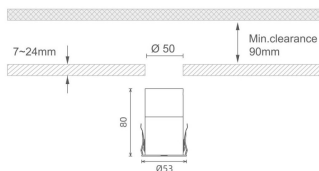

Scheme

Product

Real power (W)	10
Real luminous flux (Lm)	325
Luminous efficiency (Lm/W)	32.5
Beam angle (°)	15
Life time (h)	50000 h L80B10
IP	20
Electrical class insulation	Clas III
Colour	White
U. G. R	<19
Control gear included	Yes
Control gear	ON/OFF
Flicker Free	Yes
Light source	LED
Type of LED	SMD
Colour temperature (K)	3000
Colour consistency (SDCM)	SDCM<3
CRI	90