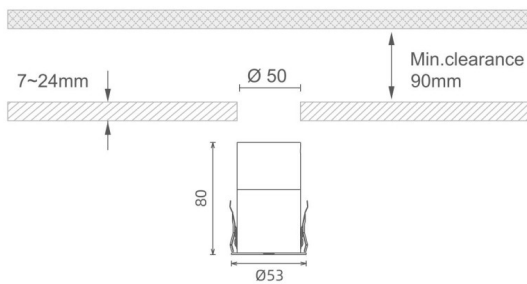

MINI 7

Lavov downlight from the family MINI with a power of 10W, CRI 90 and CCT 3000K, 15 degrees beam angle. With a total lumen output of 325lm, and a luminous efficacy of 32.5lm/W. Made in Die Cast Aluminum and finished in White color. ON/OFF driver.

Item code	86.D073.2311.01
Product type	Indoor
Category	Downlights
Family	MINI
Subfamily	MINI 7
Pictograms	     

Dimensions

Product dimensions (mm) **Ø53*H80**

Scheme

Product

Real power (W)	10
Real luminous flux (Lm)	325
Luminous efficiency (Lm/W)	32.5
Beam angle (°)	15
Life time (h)	50000 h L80B10
IP	20
Electrical class insulation	Clas III
Colour	White
U. G. R	19
Control gear included	Yes
Control gear	ON/OFF
Flicker Free	Yes
Light source	LED
Type of LED	SMD
Colour temperature (K)	3000
Colour consistency (SDCM)	SDCM3
CRI	90