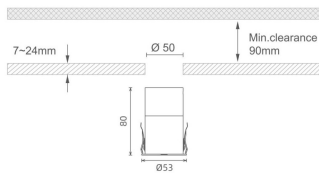

MINI 7

Lavov downlight from the family MINI with a power of 10W, CRI 90 and CCT 3000K, 15 degrees beam angle. With a total lumen output of 325lm, and a luminous efficacy of 32.5lm/W. Made in Die Cast Aluminum and finished in White color. ON/OFF driver.

Item code	86.D073.2311.01
Product type	Indoor
Category	Downlights
Family	MINI
Subfamily	MINI 7
Pictograms	     

Dimensions

Product dimensions (mm) **Ø53*H80**

Scheme

Product

Real power (W)	10
Real luminous flux (Lm)	325
Luminous efficiency (Lm/W)	32.5
Beam angle (°)	15
Life time (h)	50000 h L80B10
IP	20
Electrical class insulation	Clas III
Colour	White
U. G. R	<19
Control gear included	Yes
Control gear	ON/OFF
Flicker Free	Yes
Light source	LED
Type of LED	SMD
Colour temperature (K)	3000
Colour consistency (SDCM)	SDCM<3
CRI	90