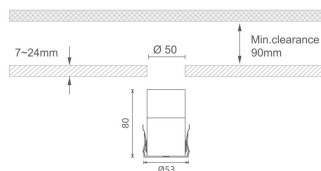

### MINI 7

Lavov downlight from the family MINI with a power of 10W, CRI 90 and CCT 3000K, 15 degrees beam angle. With a total lumen output of 325lm, and a luminous efficacy of 32.5lm/W. Made in Die Cast Aluminum and finished in Black color. ON/OFF driver.

### Dimensions

Product dimensions (mm) Ø53\*H80

### Product

Real power (W)	10
Real luminous flux (Lm)	325
Luminous efficiency (Lm/W)	32.5
Beam angle (°)	15
Life time (h)	50000 h L80B10
IP	20
Electrical class insulation	Clas III
Colour	Black
U. G. R	<19
Control gear included	Yes
Control gear	ON/OFF
Flicker Free	Yes
Light source	LED
Type of LED	SMD
Colour temperature (K)	3000
Colour consistency (SDCM)	SDCM<3
CRI	90