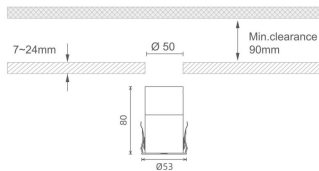

MINI 7

Lavov downlight from the family MINI with a power of 10W, CRI 90 and CCT 3000K, 15 degrees beam angle. With a total lumen output of 325lm, and a luminous efficacy of 32.5lm/W. Made in Die Cast Aluminum and finished in Black color. ON/OFF driver.

Item code	86.D073.2311.02
Product type	Indoor
Category	Downlights
Family	MINI
Subfamily	MINI 7
Pictograms	

Dimensions

Product dimensions (mm) Ø53*H80

Scheme

Product	
Real power (W)	10
Real luminous flux (Lm)	325
Luminous efficiency (Lm/W)	32.5
Beam angle (°)	15
Life time (h)	50000 h L80B10
IP	20
Electrical class insulation	Clas III
Colour	Black
U. G. R	<19
Control gear included	Yes
Control gear	ON/OFF
Flicker Free	Yes
Light source	LED
Type of LED	SMD
Colour temperature (K)	3000
Colour consistency (SDCM)	SDCM<3
CRI	90