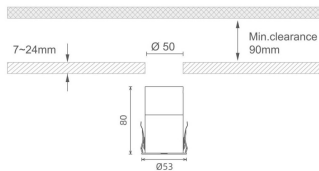

Scheme

Product

Real power (W) 10

Real luminous flux (Lm) 325

Luminous efficiency (Lm/W) 32.5

Beam angle (°) 15

Life time (h) 50000 h L80B10

IP 20

Electrical class insulation Clas III

Colour Black

U. G. R <19

Control gear included Yes

Control gear ON/OFF

Flicker Free Yes

Light source LED

Type of LED SMD

Colour temperature (K) 3000

Colour consistency (SDCM) SDCM<3

CRI 90