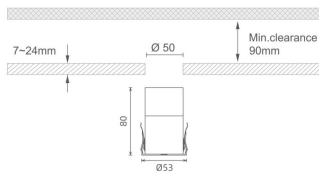

MINI 7

Lavov downlight from the family MINI with a power of 10W, CRI 90 and CCT 3000K, 15 degrees beam angle. With a total lumen output of 325lm, and a luminous efficacy of 32.5lm/W. Made in Die Cast Aluminum and finished in White color. DALI driver.

Item code	86.D073.2313.01
Product type	Indoor
Category	Downlights
Family	MINI
Subfamily	MINI 7
Pictograms	

Dimensions

Product dimensions (mm) Ø53*H80

Scheme

Product

Real power (W)	10
Real luminous flux (Lm)	325
Luminous efficiency (Lm/W)	32.5
Beam angle (°)	15
Life time (h)	50000 h L80B10
IP	20
Electrical class insulation	Clas III
Colour	White
U. G. R	<19
Control gear included	Yes
Control gear	DALI
Flicker Free	Yes
Light source	LED
Type of LED	SMD
Colour temperature (K)	3000
Colour consistency (SDCM)	SDCM<3
CRI	90