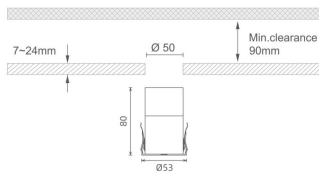

MINI 7

Lavov downlight from the family MINI with a power of 10W, CRI 90 and CCT 3000K, 15 degrees beam angle. With a total lumen output of 325lm, and a luminous efficacy of 32.5lm/W. Made in Die Cast Aluminum and finished in Black color. DALI driver.

Item code	86.D073.2313.02
Product type	Indoor
Category	Downlights
Family	MINI
Subfamily	MINI 7
Pictograms	     

Dimensions

Product dimensions (mm) **Ø53*H80**

Scheme

Product

Real power (W)	10
Real luminous flux (Lm)	325
Luminous efficiency (Lm/W)	32.5
Beam angle (°)	15
Life time (h)	50000 h L80B10
IP	20
Electrical class insulation	Clas III
Colour	Black
U. G. R	<19
Control gear included	Yes
Control gear	DALI
Flicker Free	Yes
Light source	LED
Type of LED	SMD
Colour temperature (K)	3000
Colour consistency (SDCM)	SDCM<3
CRI	90