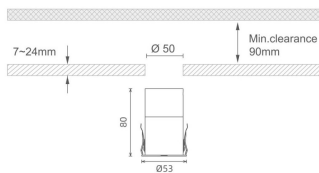

MINI 7

Lavov downlight from the family MINI with a power of 10W, CRI 90 and CCT 3000K, 15 degrees beam angle. With a total lumen output of 325lm, and a luminous efficacy of 32.5lm/W. Made in Die Cast Aluminum and finished in Black color. DALI driver.

Item code	86.D073.2313.02
Product type	Indoor
Category	Downlights
Family	MINI
Subfamily	MINI 7
Pictograms	

Dimensions

Product dimensions (mm) Ø53*H80

Scheme

Product

Real power (W)	10
Real luminous flux (Lm)	325
Luminous efficiency (Lm/W)	32.5
Beam angle (°)	15
Life time (h)	50000 h L80B10
IP	20
Electrical class insulation	Clas III
Colour	Black
U. G. R	<19
Control gear included	Yes
Control gear	DALI
Flicker Free	Yes
Light source	LED
Type of LED	SMD
Colour temperature (K)	3000
Colour consistency (SDCM)	SDCM<3
CRI	90