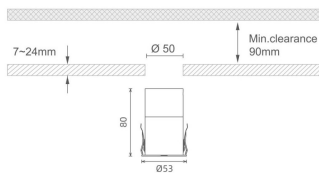

### MINI 7

Lavov downlight from the family MINI with a power of 10W, CRI 90 and CCT 3000K, 24 degrees beam angle. With a total lumen output of 350lm, and a luminous efficacy of 35lm/W. Made in Die Cast Aluminum and finished in White color. ON/OFF driver.

### Dimensions

**Product dimensions (mm)**    **Ø53\*H80**

### Scheme

<b>Product</b>	
<b>Real power (W)</b>	<b>10</b>
<b>Real luminous flux (Lm)</b>	<b>350</b>
<b>Luminous efficiency (Lm/W)</b>	<b>35</b>
<b>Beam angle (°)</b>	<b>24</b>
<b>Life time (h)</b>	<b>50000 h L80B10</b>
<b>IP</b>	<b>20</b>
<b>Electrical class insulation</b>	<b>Clas III</b>
<b>Colour</b>	<b>White</b>
<b>U. G. R</b>	<b>&lt;19</b>
<b>Control gear included</b>	<b>Yes</b>
<b>Control gear</b>	<b>ON/OFF</b>
<b>Flicker Free</b>	<b>Yes</b>
<b>Light source</b>	<b>LED</b>
<b>Type of LED</b>	<b>SMD</b>
<b>Colour temperature (K)</b>	<b>3000</b>
<b>Colour consistency (SDCM)</b>	<b>SDCM&lt;3</b>
<b>CRI</b>	<b>90</b>