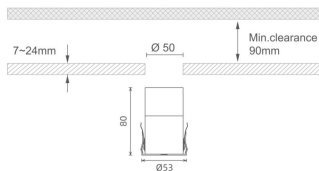

MINI 7

Lavov downlight from the family MINI with a power of 10W, CRI 90 and CCT 3000K, 24 degrees beam angle. With a total lumen output of 350lm, and a luminous efficacy of 35lm/W. Made in Die Cast Aluminum and finished in White color. ON/OFF driver.

Item code	86.D073.2321.01
Product type	Indoor
Category	Downlights
Family	MINI
Subfamily	MINI 7
Pictograms	     

Dimensions

Product dimensions (mm) **Ø53*H80**

Scheme

Product

Real power (W)	10
Real luminous flux (Lm)	350
Luminous efficiency (Lm/W)	35
Beam angle (°)	24
Life time (h)	50000 h L80B10
IP	20
Electrical class insulation	Clas III
Colour	White
U. G. R	<19
Control gear included	Yes
Control gear	ON/OFF
Flicker Free	Yes
Light source	LED
Type of LED	SMD
Colour temperature (K)	3000
Colour consistency (SDCM)	SDCM<3
CRI	90