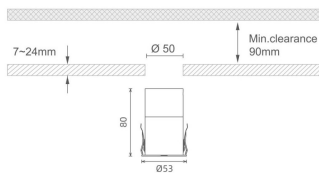

### MINI 7

Lavov downlight from the family MINI with a power of 10W, CRI 90 and CCT 3000K, 24 degrees beam angle. With a total lumen output of 350lm, and a luminous efficacy of 35lm/W. Made in Die Cast Aluminum and finished in Black color. ON/OFF driver.

### Dimensions

**Product dimensions (mm)**    **Ø53\*H80**

### Scheme

<b>Product</b>	
<b>Real power (W)</b>	<b>10</b>
<b>Real luminous flux (Lm)</b>	<b>350</b>
<b>Luminous efficiency (Lm/W)</b>	<b>35</b>
<b>Beam angle (°)</b>	<b>24</b>
<b>Life time (h)</b>	<b>50000 h L80B10</b>
<b>IP</b>	<b>20</b>
<b>Electrical class insulation</b>	<b>Clas III</b>
<b>Colour</b>	<b>Black</b>
<b>U. G. R</b>	<b>&lt;19</b>
<b>Control gear included</b>	<b>Yes</b>
<b>Control gear</b>	<b>ON/OFF</b>
<b>Flicker Free</b>	<b>Yes</b>
<b>Light source</b>	<b>LED</b>
<b>Type of LED</b>	<b>SMD</b>
<b>Colour temperature (K)</b>	<b>3000</b>
<b>Colour consistency (SDCM)</b>	<b>SDCM&lt;3</b>
<b>CRI</b>	<b>90</b>