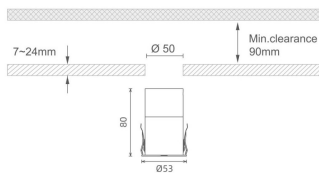

Scheme

Product	
Real power (W)	10
Real luminous flux (Lm)	350
Luminous efficiency (Lm/W)	35
Beam angle (°)	24
Life time (h)	50000 h L80B10
IP	20
Electrical class insulation	Clas III
Colour	Black
U. G. R	<19
Control gear included	Yes
Control gear	ON/OFF
Flicker Free	Yes
Light source	LED
Type of LED	SMD
Colour temperature (K)	3000
Colour consistency (SDCM)	SDCM<3
CRI	90