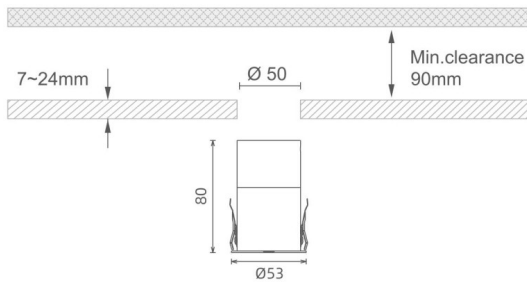

MINI 7

Lavov downlight from the family MINI with a power of 10W, CRI 90 and CCT 3000K, 24 degrees beam angle. With a total lumen output of 350lm, and a luminous efficacy of 35lm/W. Made in Die Cast Aluminum and finished in Black color. ON/OFF driver.

Item code	86.D073.2321.02
Product type	Indoor
Category	Downlights
Family	MINI
Subfamily	MINI 7
Pictograms	

Dimensions

Product dimensions (mm) **Ø53*H80**

Scheme

Product	
Real power (W)	10
Real luminous flux (Lm)	350
Luminous efficiency (Lm/W)	35
Beam angle (°)	24
Life time (h)	50000 h L80B10
IP	20
Electrical class insulation	Clas III
Colour	Black
U. G. R	19
Control gear included	Yes
Control gear	ON/OFF
Flicker Free	Yes
Light source	LED
Type of LED	SMD
Colour temperature (K)	3000
Colour consistency (SDCM)	SDCM3
CRI	90