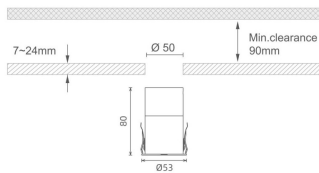

MINI 7

Lavov downlight from the family MINI with a power of 10W, CRI 90 and CCT 3000K, 24 degrees beam angle. With a total lumen output of 350lm, and a luminous efficacy of 35lm/W. Made in Die Cast Aluminum and finished in Black color. ON/OFF driver.

Item code	86.D073.2321.02
Product type	Indoor
Category	Downlights
Family	MINI
Subfamily	MINI 7
Pictograms	

Dimensions

Product dimensions (mm) **Ø53*H80**

Scheme

Product	
Real power (W)	10
Real luminous flux (Lm)	350
Luminous efficiency (Lm/W)	35
Beam angle (°)	24
Life time (h)	50000 h L80B10
IP	20
Electrical class insulation	Clas III
Colour	Black
U. G. R	<19
Control gear included	Yes
Control gear	ON/OFF
Flicker Free	Yes
Light source	LED
Type of LED	SMD
Colour temperature (K)	3000
Colour consistency (SDCM)	SDCM<3
CRI	90