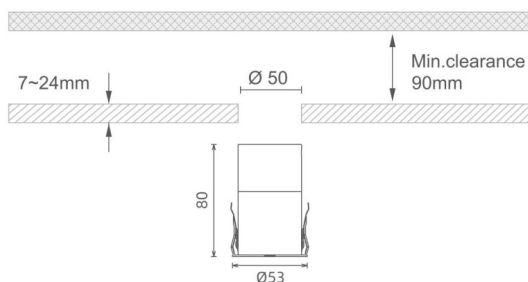

MINI 7

Lavov downlight from the family MINI with a power of 10W, CRI 90 and CCT 2700K, 36 degrees beam angle. With a total lumen output of 345lm, and a luminous efficacy of 34.5lm/W. Made in Die Cast Aluminum and finished in White color. ON/OFF driver.

Item code	86.D073.2331.01
Product type	Indoor
Category	Downlights
Family	MINI
Subfamily	MINI 7
Pictograms	     

Dimensions

Product dimensions (mm) **Ø53*H80**

Scheme

Product	
Real power (W)	10
Real luminous flux (Lm)	345
Luminous efficiency (Lm/W)	34.5
Beam angle (º)	36
Life time (h)	50000 h L80B10
IP	20
Electrical class insulation	Clas III
Colour	White
U. G. R	<19
Control gear included	Yes
Control gear	ON/OFF
Flicker Free	Yes
Light source	LED
Type of LED	SMD
Colour temperature (K)	2700
Colour consistency (SDCM)	SDCM<3
CRI	90