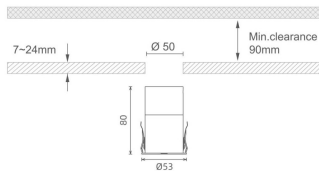

MINI 7

Lavov downlight from the family MINI with a power of 10W, CRI 90 and CCT 2700K, 36 degrees beam angle. With a total lumen output of 345lm, and a luminous efficacy of 34.5lm/W. Made in Die Cast Aluminum and finished in White color. ON/OFF driver.

Item code	86.D073.2331.01
Product type	Indoor
Category	Downlights
Family	MINI
Subfamily	MINI 7
Pictograms	

Dimensions

Product dimensions (mm) Ø53*H80

Scheme

Product

Real power (W)	10
Real luminous flux (Lm)	345
Luminous efficiency (Lm/W)	34.5
Beam angle (°)	36
Life time (h)	50000 h L80B10
IP	20
Electrical class insulation	Clas III
Colour	White
U. G. R	<19
Control gear included	Yes
Control gear	ON/OFF
Flicker Free	Yes
Light source	LED
Type of LED	SMD
Colour temperature (K)	2700
Colour consistency (SDCM)	SDCM<3
CRI	90