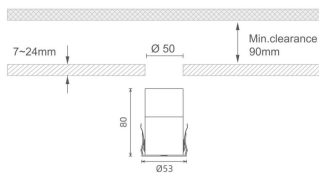

MINI 7

Lavov downlight from the family MINI with a power of 10W, CRI 90 and CCT 2700K, 36 degrees beam angle. With a total lumen output of 345lm, and a luminous efficacy of 34.5lm/W. Made in Die Cast Aluminum and finished in White color. ON/OFF driver.

Item code	86.D073.2331.01
Product type	Indoor
Category	Downlights
Family	MINI
Subfamily	MINI 7
Pictograms	

Dimensions

Product dimensions (mm) Ø53*H80

Scheme

Product	
Real power (W)	10
Real luminous flux (Lm)	345
Luminous efficiency (Lm/W)	34.5
Beam angle (°)	36
Life time (h)	50000 h L80B10
IP	20
Electrical class insulation	Clas III
Colour	White
U. G. R	<19
Control gear included	Yes
Control gear	ON/OFF
Flicker Free	Yes
Light source	LED
Type of LED	SMD
Colour temperature (K)	2700
Colour consistency (SDCM)	SDCM<3
CRI	90