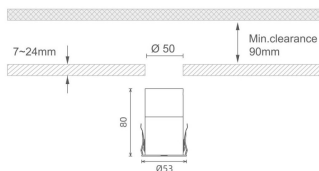

### MINI 7

Lavov downlight from the family MINI with a power of 10W, CRI 90 and CCT 2700K, 36 degrees beam angle. With a total lumen output of 345lm, and a luminous efficacy of 34.5lm/W. Made in Die Cast Aluminum and finished in Black color. ON/OFF driver.

### Dimensions

**Product dimensions (mm)**    **Ø53\*H80**

### Product

<b>Real power (W)</b>	<b>10</b>
<b>Real luminous flux (Lm)</b>	<b>345</b>
<b>Luminous efficiency (Lm/W)</b>	<b>34.5</b>
<b>Beam angle (°)</b>	<b>36</b>
<b>Life time (h)</b>	<b>50000 h L80B10</b>
<b>IP</b>	<b>20</b>
<b>Electrical class insulation</b>	<b>Clas III</b>
<b>Colour</b>	<b>Black</b>
<b>U. G. R</b>	<b>&lt;19</b>
<b>Control gear included</b>	<b>Yes</b>
<b>Control gear</b>	<b>ON/OFF</b>
<b>Flicker Free</b>	<b>Yes</b>
<b>Light source</b>	<b>LED</b>
<b>Type of LED</b>	<b>SMD</b>
<b>Colour temperature (K)</b>	<b>2700</b>
<b>Colour consistency (SDCM)</b>	<b>SDCM&lt;3</b>
<b>CRI</b>	<b>90</b>