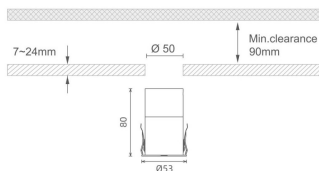

MINI 7

Lavov downlight from the family MINI with a power of 10W, CRI 90 and CCT 2700K, 36 degrees beam angle. With a total lumen output of 345lm, and a luminous efficacy of 34.5lm/W. Made in Die Cast Aluminum and finished in Black color. ON/OFF driver.

Item code 86.D073.2331.02

Product type Indoor

Category Downlights

Family MINI

Subfamily MINI 7

Pictograms

Dimensions

Product dimensions (mm) Ø53*H80

Scheme

Product

Real power (W) 10

Real luminous flux (Lm) 345

Luminous efficiency (Lm/W) 34.5

Beam angle (°) 36

Life time (h) 50000 h L80B10

IP 20