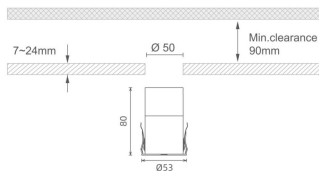

### MINI 7

Lavov downlight from the family MINI with a power of 10W, CRI 90 and CCT 2700K, 36 degrees beam angle. With a total lumen output of 345lm, and a luminous efficacy of 34.5lm/W. Made in Die Cast Aluminum and finished in Black color. ON/OFF driver.

### Dimensions

Product dimensions (mm) **Ø53\*H80**

### Product

Real power (W)	10
Real luminous flux (Lm)	345
Luminous efficiency (Lm/W)	34.5
Beam angle (°)	36
Life time (h)	50000 h L80B10
IP	20
Electrical class insulation	Clas III
Colour	Black
U. G. R	<19
Control gear included	Yes
Control gear	ON/OFF
Flicker Free	Yes
Light source	LED
Type of LED	SMD
Colour temperature (K)	2700
Colour consistency (SDCM)	SDCM<3
CRI	90