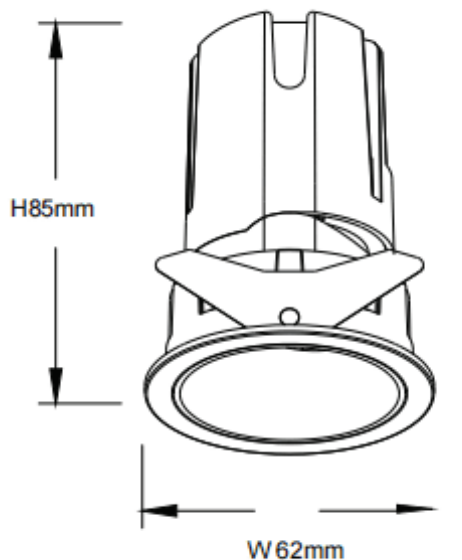

ZENITH IP65R

Lavov downlight from the family ZENITH IP65R with a power of 10W and a 36 degrees beam angle. CCT 3000K. White color. With a total lumen output of 800lm and a luminous efficacy of 80lm/W. Made in Die Cast Aluminum. IP65 degree of protection. Class II isolation. ON/OFF driver. UGR19. CRI90.

Dimensions

Product dimensions (mm) $\Phi 62 \times 85 \text{mm}$

Scheme

Item code	86.D084.0331.01
Product type	Indoor
Category	Downlights
Family	ZENITH
Subfamily	ZENITH IP65R
Pictograms	

Product	
Real power (W)	10
Real luminous flux (Lm)	800
Luminous efficiency (Lm/W)	80
Beam angle (°)	36
Life time (h)	50000 h L80B10
IP	65
Electrical class insulation	Clas II
Colour	White
U. G. R	19
Control gear included	Yes
Control gear	ON/OFF
Flicker Free	Yes
Light source	LED
Type of LED	COB
Colour temperature (K)	3000
Colour consistency (SDCM)	SDCM3
CRI	90