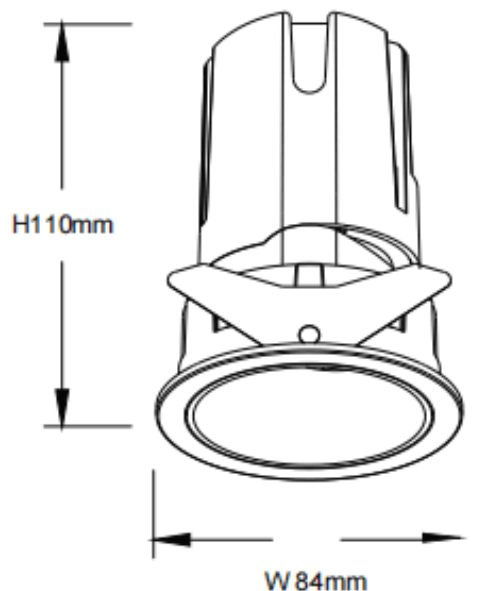

ZENITH IP65R

Lavov downlight from the family ZENITH IP65R with a power of 20W and a 24 degrees beam angle. CCT 3000K. Black color. With a total lumen output of 1600lm and a luminous efficacy of 80lm/W. Made in Die Cast Aluminum. IP65 degree of protection. Class II isolation. ON/OFF driver. UGR19. CRI90.

Dimensions

Product dimensions (mm) **Φ84*110mm**

Scheme

Item code	86.D084.1321.02
Product type	Indoor
Category	Downlights
Family	ZENITH
Subfamily	ZENITH IP65R
Pictograms	

Product	
Real power (W)	20
Real luminous flux (Lm)	1600
Luminous efficiency (Lm/W)	80
Beam angle (º)	24
Life time (h)	50000 h L80B10
IP	65
Electrical class insulation	Clas II
Colour	Black
U. G. R	19
Control gear included	Yes
Control gear	ON/OFF
Flicker Free	Yes
Light source	LED
Type of LED	COB
Colour temperature (K)	3000
Colour consistency (SDCM)	SDCM<3
CRI	90