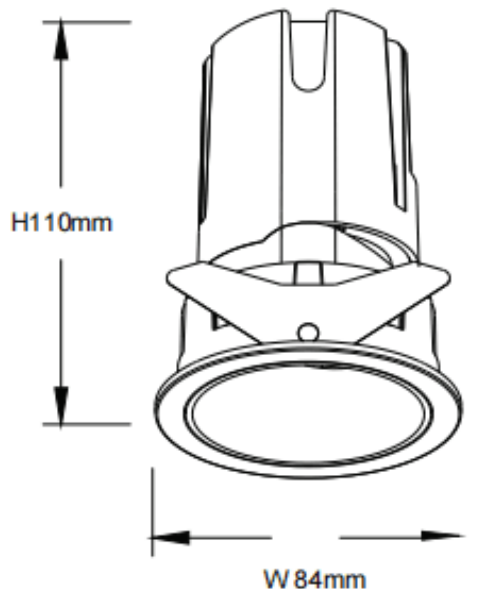

ZENITH IP65R

Lavov downlight from the family ZENITH IP65R with a power of 20W and a 24 degrees beam angle. CCT 3000K. Black color. With a total lumen output of 1600lm and a luminous efficacy of 80lm/W. Made in Die Cast Aluminum. IP65 degree of protection. Class II isolation. ON/OFF driver. UGR19. CRI90.

Dimensions

Product dimensions (mm) **Φ84*110mm**

Scheme

Item code	86.D084.1321.02
Product type	Indoor
Category	Downlights
Family	ZENITH
Subfamily	ZENITH IP65R
Pictograms	

Product	
Real power (W)	20
Real luminous flux (Lm)	1600
Luminous efficiency (Lm/W)	80
Beam angle (°)	24
Life time (h)	50000 h L80B10
IP	65
Electrical class insulation	Clas II
Colour	Black
U. G. R	19
Control gear included	Yes
Control gear	ON/OFF
Flicker Free	Yes
Light source	LED
Type of LED	COB
Colour temperature (K)	3000
Colour consistency (SDCM)	SDCM<3
CRI	90