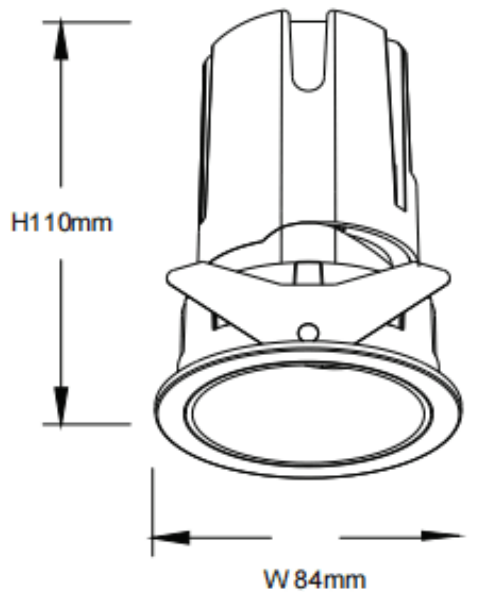

ZENITH IP65R

Lavov downlight from the family ZENITH IP65R with a power of 20W and a 36 degrees beam angle. CCT 3000K. Black color. With a total lumen output of 1600lm and a luminous efficacy of 80lm/W. Made in Die Cast Aluminum. IP65 degree of protection. Class II isolation. ON/OFF driver. UGR19. CRI90.

Dimensions

Product dimensions (mm) **Φ84*110mm**

Scheme

Item code	86.D084.1331.02
Product type	Indoor
Category	Downlights
Family	ZENITH
Subfamily	ZENITH IP65R
Pictograms	

Product	
Real power (W)	20
Real luminous flux (Lm)	1600
Luminous efficiency (Lm/W)	80
Beam angle (°)	36
Life time (h)	50000 h L80B10
IP	65
Electrical class insulation	Clas II
Colour	Black
U. G. R	19
Control gear included	Yes
Control gear	ON/OFF
Flicker Free	Yes
Light source	LED
Type of LED	COB
Colour temperature (K)	3000
Colour consistency (SDCM)	SDCM3
CRI	90