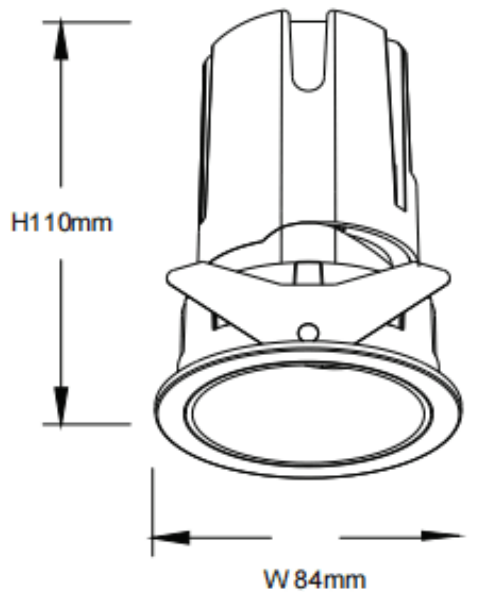

### ZENITH IP65R

Lavov downlight from the family ZENITH IP65R with a power of 20W and a 36 degrees beam angle. CCT 3000K. White color. With a total lumen output of 1600lm and a luminous efficacy of 80lm/W. Made in Die Cast Aluminum. IP65 degree of protection. Class II isolation. DALI driver. UGR19. CRI90.

#### Dimensions

Product dimensions (mm) **Φ84\*110mm**

#### Scheme

Item code	86.D084.1333.01
Product type	Indoor
Category	Downlights
Family	ZENITH
Subfamily	ZENITH IP65R
Pictograms	

Product	
Real power (W)	20
Real luminous flux (Lm)	1600
Luminous efficiency (Lm/W)	80
Beam angle (&ordm;)	36
Life time (h)	50000 h L80B10
IP	65
Electrical class insulation	Clas II
Colour	White
U. G. R	19
Control gear included	Yes
Control gear	DALI
Flicker Free	Yes
Light source	LED
Type of LED	COB
Colour temperature (K)	3000
Colour consistency (SDCM)	SDCM<3
CRI	90