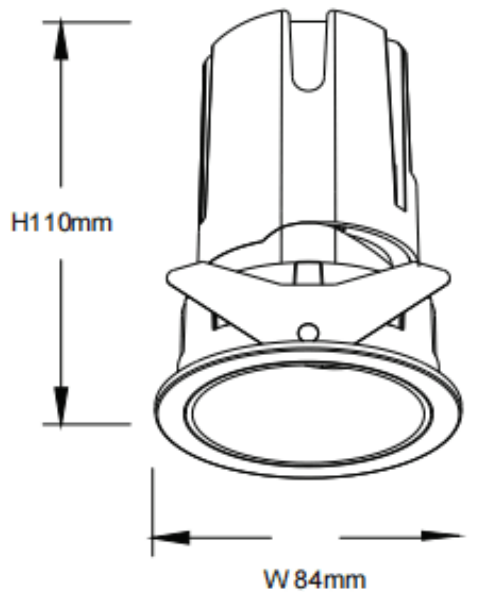

ZENITH IP65R

Lavov downlight from the family ZENITH IP65R with a power of 20W and a 24 degrees beam angle. CCT 4000K. White color. With a total lumen output of 1600lm and a luminous efficacy of 80lm/W. Made in Die Cast Aluminum. IP65degree of protection. Class II isolation. ON/OFFdriver. UGR19. CRI90.

Dimensions

Product dimensions (mm) **Φ84*110mm**

Scheme

Item code	86.D084.1421.01
Product type	Indoor
Category	Downlights
Family	ZENITH
Subfamily	ZENITH IP65R
Pictograms	

Product	
Real power (W)	20
Real luminous flux (Lm)	1600
Luminous efficiency (Lm/W)	80
Beam angle (°)	24
Life time (h)	50000 h L80B10
IP	65
Electrical class insulation	Clas II
Colour	White
U. G. R	19
Control gear included	Yes
Control gear	ON/OFF
Flicker Free	Yes
Light source	LED
Type of LED	COB
Colour temperature (K)	4000
Colour consistency (SDCM)	SDCM3
CRI	90