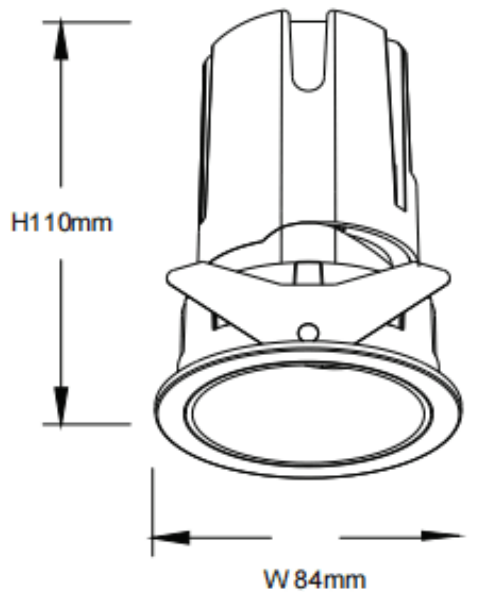

ZENITH IP65R

Lavov downlight from the family ZENITH IP65R with a power of 20W and a 36 degrees beam angle. CCT 4000K. White color. With a total lumen output of 1600lm and a luminous efficacy of 80lm/W. Made in Die Cast Aluminum. IP65degree of protection. Class II isolation. ON/OFFdriver. UGR19. CRI90.

Dimensions

Product dimensions (mm) **Φ84*110mm**

Scheme

Item code	86.D084.1431.01
Product type	Indoor
Category	Downlights
Family	ZENITH
Subfamily	ZENITH IP65R
Pictograms	

Product	
Real power (W)	20
Real luminous flux (Lm)	1600
Luminous efficiency (Lm/W)	80
Beam angle (º)	36
Life time (h)	50000 h L80B10
IP	65
Electrical class insulation	Clas II
Colour	White
U. G. R	19
Control gear included	Yes
Control gear	ON/OFF
Flicker Free	Yes
Light source	LED
Type of LED	COB
Colour temperature (K)	4000
Colour consistency (SDCM)	SDCM<3
CRI	90