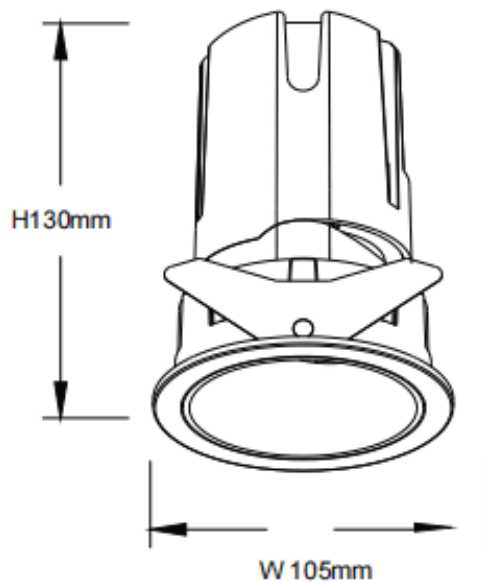

ZENITH IP65R

Lavov downlight from the family ZENITH IP65R with a power of 30W and a 24 degrees beam angle. CCT 4000K. White color. With a total lumen output of 2400lm and a luminous efficacy of 80lm/W. Made in Die Cast Aluminum. IP65degree of protection. Class II isolation. ON/OFFdriver. UGR19. CRI90.

Dimensions

Product dimensions (mm) $\Phi 105 \times 130 \text{mm}$

Scheme

Item code	86.D084.2421.01
Product type	Indoor
Category	Downlights
Family	ZENITH
Subfamily	ZENITH IP65R
Pictograms	

Product	
Real power (W)	30
Real luminous flux (Lm)	2400
Luminous efficiency (Lm/W)	80
Beam angle (°)	24
Life time (h)	50000 h L80B10
IP	65
Electrical class insulation	Clas II
Colour	White
U. G. R	19
Control gear included	Yes
Control gear	ON/OFF
Flicker Free	Yes
Light source	LED
Type of LED	COB
Colour temperature (K)	4000
Colour consistency (SDCM)	SDCM3
CRI	90