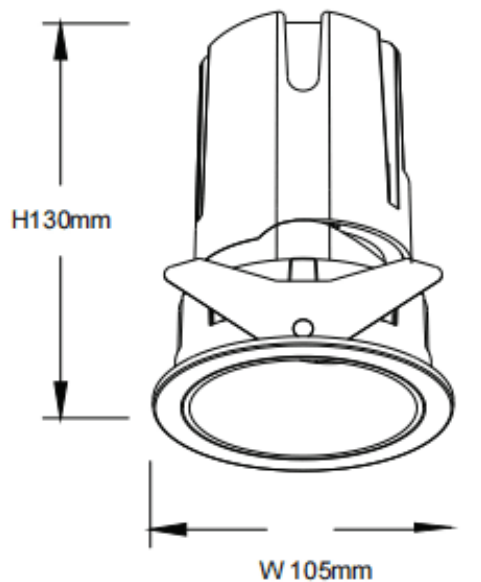

ZENITH IP65R

Lavov downlight from the family ZENITH IP65R with a power of 30W and a 60 degrees beam angle. CCT 4000K. Black color. With a total lumen output of 2400lm and a luminous efficacy of 80lm/W. Made in Die Cast Aluminum. IP65 degree of protection. Class II isolation. ON/OFF driver. UGR19. CRI90.

Dimensions

Product dimensions (mm) **Φ105*130mm**

Scheme

Photometry

Item code	86.D084.2441.02
Product type	Indoor
Category	Downlights
Family	ZENITH
Subfamily	ZENITH IP65R
Pictograms	

Product	
Real power (W)	30
Real luminous flux (Lm)	2400
Luminous efficiency (Lm/W)	80
Beam angle (°)	60
Life time (h)	50000 h L80B10
IP	65
Electrical class insulation	Clas II
Colour	Black
U. G. R	19
Control gear included	Yes
Control gear	ON/OFF
Flicker Free	Yes
Light source	LED
Type of LED	COB
Colour temperature (K)	4000
Colour consistency (SDCM)	SDCM3
CRI	90