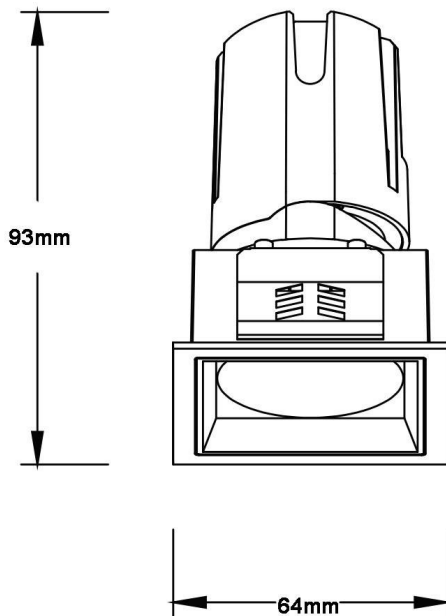

ZENITH IP65S

Lavov downlight from the family ZENITH IP65S with a power of 10W and a 36 degrees beam angle. CCT 3000K. Black color. With a total lumen output of 800lm and a luminous efficacy of 80lm/W. Made in Die Cast Aluminum. IP65degree of protection. Class II isolation. ON/OFFdriver. UGR19. CRI90.

Item code	86.D085.0331.02
Product type	Indoor
Category	Downlights
Family	ZENITH
Subfamily	ZENITH IP65S
Pictograms	

Dimensions

Product dimensions (mm) **64*64*93mm**

Scheme

Product	
Real power (W)	10
Real luminous flux (Lm)	800
Luminous efficiency (Lm/W)	80
Beam angle (°)	36
Life time (h)	50000 h L80B10
IP	65
Electrical class insulation	Clas II
Colour	Black
U. G. R	19
Control gear included	Yes
Control gear	ON/OFF
Flicker Free	Yes
Light source	LED
Type of LED	COB
Colour temperature (K)	3000
Colour consistency (SDCM)	SDCM3
CRI	90