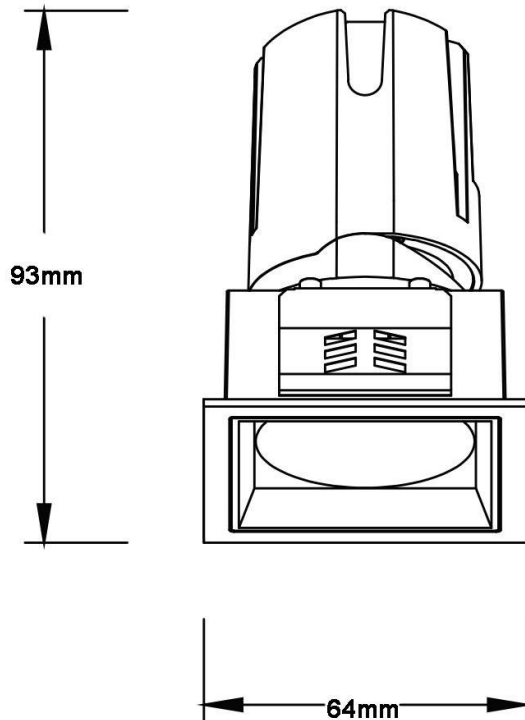

ZENITH IP65S

Lavov downlight from the family ZENITH IP65S with a power of 10W and a 24 degrees beam angle. CCT 4000K. White color. With a total lumen output of 800lm and a luminous efficacy of 80lm/W. Made in Die Cast Aluminum. IP65degree of protection. Class II isolation. ON/OFFdriver. UGR19. CRI90.

Item code	86.D085.0421.01
Product type	Indoor
Category	Downlights
Family	ZENITH
Subfamily	ZENITH IP65S
Pictograms	

Dimensions

Product dimensions (mm) **64*64*93mm**

Scheme

Product

Real power (W)	10
Real luminous flux (Lm)	800
Luminous efficiency (Lm/W)	80
Beam angle (°)	24
Life time (h)	50000 h L80B10
IP	65
Electrical class insulation	Clas II
Colour	White
U. G. R	19
Control gear included	Yes
Control gear	ON/OFF
Flicker Free	Yes
Light source	LED
Type of LED	COB
Colour temperature (K)	4000
Colour consistency (SDCM)	SDCM<3
CRI	90