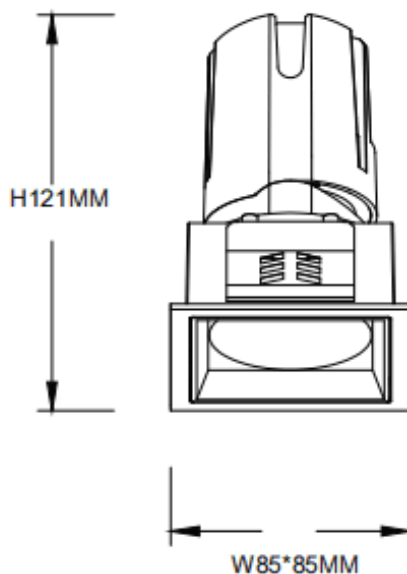

ZENITH IP65S

Lavov downlight from the family ZENITH IP65S with a power of 20W and a 12 degrees beam angle. CCT 3000K. White color. With a total lumen output of 1600lm and a luminous efficacy of 80lm/W. Made in Die Cast Aluminum. IP65degree of protection. Class II isolation. ON/OFFdriver. UGR19. CRI90.

Dimensions

Product dimensions (mm) **85*85*121mm**

Scheme

Item code	86.D085.1311.01
Product type	Indoor
Category	Downlights
Family	ZENITH
Subfamily	ZENITH IP65S
Pictograms	

Product	
Real power (W)	20
Real luminous flux (Lm)	1600
Luminous efficiency (Lm/W)	80
Beam angle (º)	12
Life time (h)	50000 h L80B10
IP	65
Electrical class insulation	Clas II
Colour	White
U. G. R	19
Control gear included	Yes
Control gear	ON/OFF
Flicker Free	Yes
Light source	LED
Type of LED	COB
Colour temperature (K)	3000
Colour consistency (SDCM)	SDCM<3
CRI	90