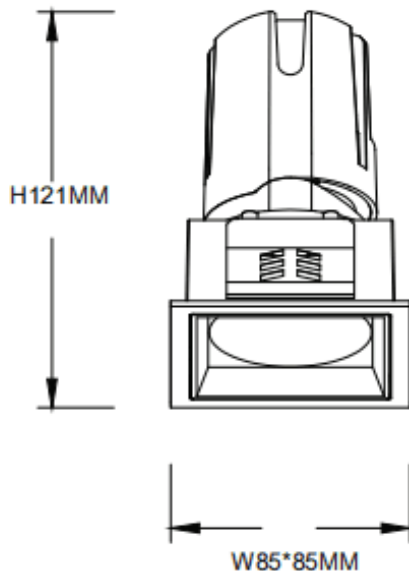

ZENITH IP65S

Lavov downlight from the family ZENITH IP65S with a power of 20W and a 24 degrees beam angle. CCT 3000K. Black color. With a total lumen output of 1600lm and a luminous efficacy of 80lm/W. Made in Die Cast Aluminum. IP65degree of protection. Class II isolation. ON/OFFdriver. UGR19. CRI90.

Dimensions

Product dimensions (mm) **85*85*121mm**

Scheme

Item code	86.D085.1321.02
Product type	Indoor
Category	Downlights
Family	ZENITH
Subfamily	ZENITH IP65S

Pictograms

Product	
Real power (W)	20
Real luminous flux (Lm)	1600
Luminous efficiency (Lm/W)	80
Beam angle (&ordm;)	24
Life time (h)	50000 h L80B10
IP	65
Electrical class insulation	Clas II
Colour	Black
U. G. R	19
Control gear included	Yes
Control gear	ON/OFF
Flicker Free	Yes
Light source	LED
Type of LED	COB
Colour temperature (K)	3000
Colour consistency (SDCM)	SDCM<3
CRI	90