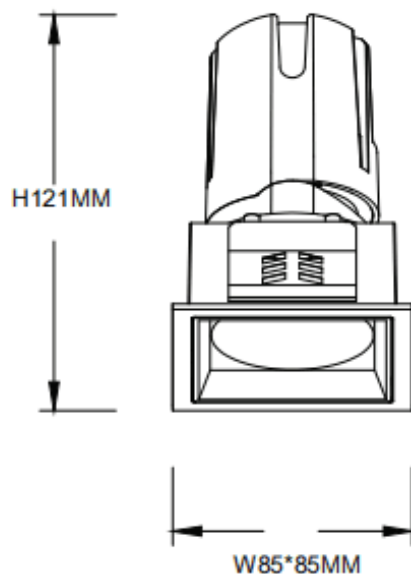

ZENITH IP65S

Lavov downlight from the family ZENITH IP65S with a power of 20W and a 12 degrees beam angle. CCT 4000K. Black color. With a total lumen output of 1600lm and a luminous efficacy of 80lm/W. Made in Die Cast Aluminum. IP65 degree of protection. Class II isolation. ON/OFF driver. UGR19. CRI90.

Dimensions

Product dimensions (mm) **85*85*121mm**

Scheme

Item code	86.D085.1411.02
Product type	Indoor
Category	Downlights
Family	ZENITH
Subfamily	ZENITH IP65S
Pictograms	

Product	
Real power (W)	20
Real luminous flux (Lm)	1600
Luminous efficiency (Lm/W)	80
Beam angle (°)	12
Life time (h)	50000 h L80B10
IP	65
Electrical class insulation	Clas II
Colour	Black
U. G. R	19
Control gear included	Yes
Control gear	ON/OFF
Flicker Free	Yes
Light source	LED
Type of LED	COB
Colour temperature (K)	4000
Colour consistency (SDCM)	SDCM<3
CRI	90