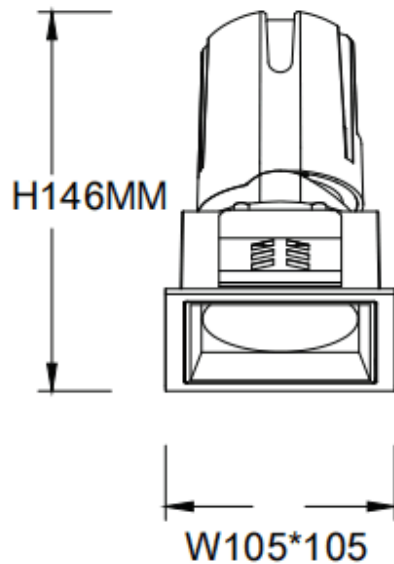

ZENITH IP65S

Lavov downlight from the family ZENITH IP65S with a power of 30W and a 12 degrees beam angle. CCT 3000K. White color. With a total lumen output of 2400lm and a luminous efficacy of 80lm/W. Made in Die Cast Aluminum. IP65degree of protection. Class II isolation. ON/OFFdriver. UGR19. CRI90.

Dimensions

Product dimensions (mm) **105*105*146mm**

Scheme

Item code	86.D085.2311.01
Product type	Indoor
Category	Downlights
Family	ZENITH
Subfamily	ZENITH IP65S
Pictograms	

Product	
Real power (W)	30
Real luminous flux (Lm)	2400
Luminous efficiency (Lm/W)	80
Beam angle (º)	12
Life time (h)	50000 h L80B10
IP	65
Electrical class insulation	Clas II
Colour	White
U. G. R	19
Control gear included	Yes
Control gear	ON/OFF
Flicker Free	Yes
Light source	LED
Type of LED	COB
Colour temperature (K)	3000
Colour consistency (SDCM)	SDCM<3
CRI	90