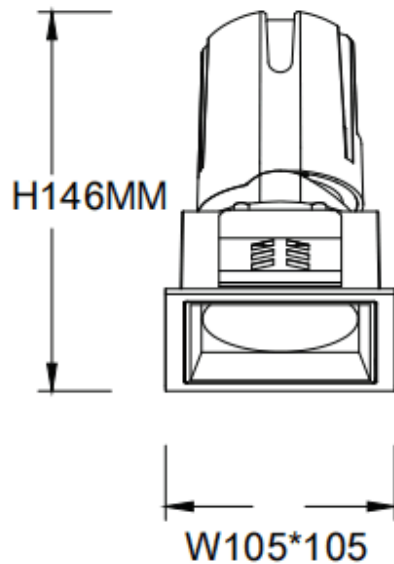

ZENITH IP65S

Lavov downlight from the family ZENITH IP65S with a power of 30W and a 12 degrees beam angle. CCT 3000K. White color. With a total lumen output of 2400lm and a luminous efficacy of 80lm/W. Made in Die Cast Aluminum. IP65degree of protection. Class II isolation. DALI driver. UGR19. CRI90.

Dimensions

Product dimensions (mm) **105*105*146mm**

Scheme

Item code	86.D085.2313.01
Product type	Indoor
Category	Downlights
Family	ZENITH
Subfamily	ZENITH IP65S
Pictograms	

Product	
Real power (W)	30
Real luminous flux (Lm)	2400
Luminous efficiency (Lm/W)	80
Beam angle (°)	12
Life time (h)	50000 h L80B10
IP	65
Electrical class insulation	Clas II
Colour	White
U. G. R	19
Control gear included	Yes
Control gear	DALI
Flicker Free	Yes
Light source	LED
Type of LED	COB
Colour temperature (K)	3000
Colour consistency (SDCM)	SDCM3
CRI	90