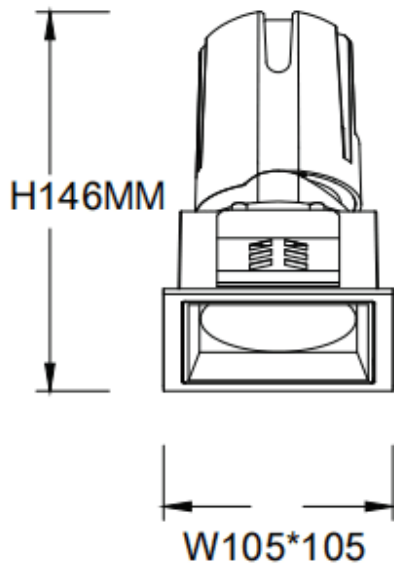

ZENITH IP65S

Lavov downlight from the family ZENITH IP65S with a power of 30W and a 12 degrees beam angle. CCT 3000K. Black color. With a total lumen output of 2400lm and a luminous efficacy of 80lm/W. Made in Die Cast Aluminum. IP65 degree of protection. Class II isolation. DALI driver. UGR19. CRI90.

Dimensions

Product dimensions (mm) **105*105*146mm**

Scheme

Item code	86.D085.2313.02
Product type	Indoor
Category	Downlights
Family	ZENITH
Subfamily	ZENITH IP65S
Pictograms	

Product	
Real power (W)	30
Real luminous flux (Lm)	2400
Luminous efficiency (Lm/W)	80
Beam angle (&ordm;)	12
Life time (h)	50000 h L80B10
IP	65
Electrical class insulation	Clas II
Colour	Black
U. G. R	19
Control gear included	Yes
Control gear	DALI
Flicker Free	Yes
Light source	LED
Type of LED	COB
Colour temperature (K)	3000
Colour consistency (SDCM)	SDCM<3
CRI	90