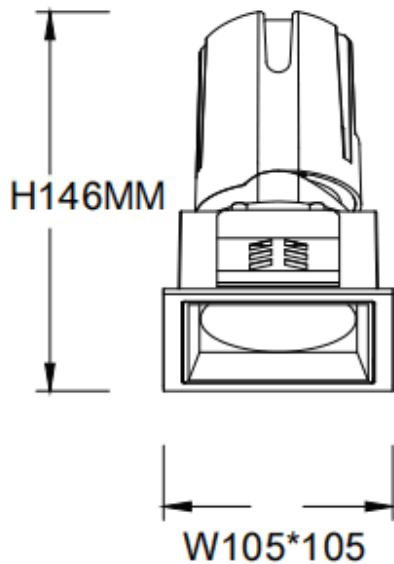

ZENITH IP65S

Lavov downlight from the family ZENITH IP65S with a power of 30W and a 24 degrees beam angle. CCT 3000K. White color. With a total lumen output of 2400lm and a luminous efficacy of 80lm/W. Made in Die Cast Aluminum. IP65degree of protection. Class II isolation. ON/OFFdriver. UGR19. CRI90.

Dimensions

Product dimensions (mm) **105*105*146mm**

Scheme

Item code	86.D085.2321.01
Product type	Indoor
Category	Downlights
Family	ZENITH
Subfamily	ZENITH IP65S
Pictograms	

Product	
Real power (W)	30
Real luminous flux (Lm)	2400
Luminous efficiency (Lm/W)	80
Beam angle (°)	24
Life time (h)	50000 h L80B10
IP	65
Electrical class insulation	Clas II
Colour	White
U. G. R	19
Control gear included	Yes
Control gear	ON/OFF
Flicker Free	Yes
Light source	LED
Type of LED	COB
Colour temperature (K)	3000
Colour consistency (SDCM)	SDCM3
CRI	90