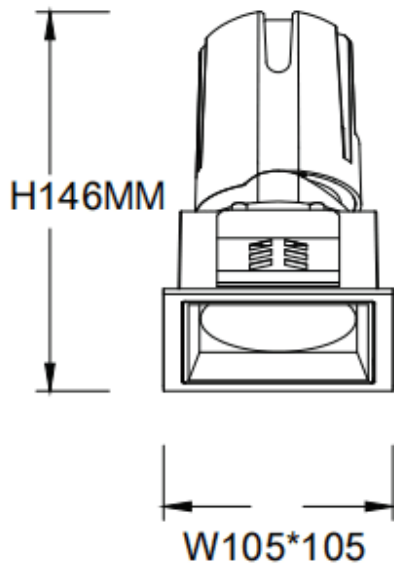

ZENITH IP65S

Lavov downlight from the family ZENITH IP65S with a power of 30W and a 24 degrees beam angle. CCT 3000K. White color. With a total lumen output of 2400lm and a luminous efficacy of 80lm/W. Made in Die Cast Aluminum. IP65degree of protection. Class II isolation. DALI driver. UGR19. CRI90.

Dimensions

Product dimensions (mm) **105*105*146mm**

Scheme

Item code	86.D085.2323.01
Product type	Indoor
Category	Downlights
Family	ZENITH
Subfamily	ZENITH IP65S
Pictograms	

Product	
Real power (W)	30
Real luminous flux (Lm)	2400
Luminous efficiency (Lm/W)	80
Beam angle (&ordm;)	24
Life time (h)	50000 h L80B10
IP	65
Electrical class insulation	Clas II
Colour	White
U. G. R	19
Control gear included	Yes
Control gear	DALI
Flicker Free	Yes
Light source	LED
Type of LED	COB
Colour temperature (K)	3000
Colour consistency (SDCM)	SDCM<3
CRI	90