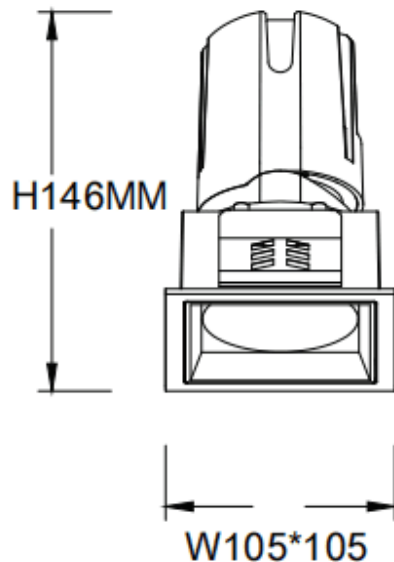

ZENITH IP65S

Lavov downlight from the family ZENITH IP65S with a power of 30W and a 60 degrees beam angle. CCT 3000K. White color. With a total lumen output of 2400lm and a luminous efficacy of 80lm/W. Made in Die Cast Aluminum. IP65degree of protection. Class II isolation. DALI driver. UGR19. CRI90.

Dimensions

Product dimensions (mm) **105*105*146mm**

Scheme

Item code	86.D085.2343.01
Product type	Indoor
Category	Downlights
Family	ZENITH
Subfamily	ZENITH IP65S
Pictograms	

Product	
Real power (W)	30
Real luminous flux (Lm)	2400
Luminous efficiency (Lm/W)	80
Beam angle (°)	60
Life time (h)	50000 h L80B10
IP	65
Electrical class insulation	Clas II
Colour	White
U. G. R	19
Control gear included	Yes
Control gear	DALI
Flicker Free	Yes
Light source	LED
Type of LED	COB
Colour temperature (K)	3000
Colour consistency (SDCM)	SDCM3
CRI	90