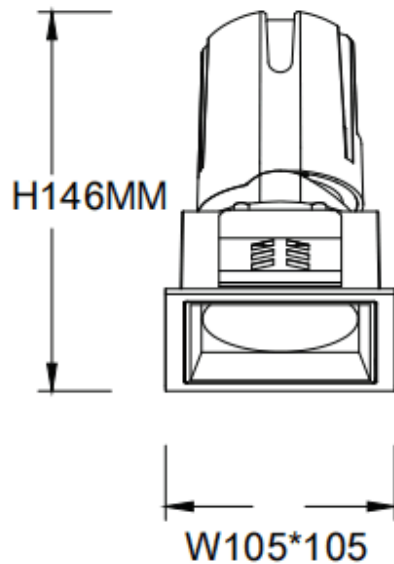

ZENITH IP65S

Lavov downlight from the family ZENITH IP65S with a power of 30W and a 60 degrees beam angle. CCT 3000K. Black color. With a total lumen output of 2400lm and a luminous efficacy of 80lm/W. Made in Die Cast Aluminum. IP65 degree of protection. Class II isolation. DALI driver. UGR19. CRI90.

Dimensions

Product dimensions (mm) **105*105*146mm**

Scheme

Item code	86.D085.2343.02
Product type	Indoor
Category	Downlights
Family	ZENITH
Subfamily	ZENITH IP65S
Pictograms	

Product	
Real power (W)	30
Real luminous flux (Lm)	2400
Luminous efficiency (Lm/W)	80
Beam angle (º)	60
Life time (h)	50000 h L80B10
IP	65
Electrical class insulation	Clas II
Colour	Black
U. G. R	19
Control gear included	Yes
Control gear	DALI
Flicker Free	Yes
Light source	LED
Type of LED	COB
Colour temperature (K)	3000
Colour consistency (SDCM)	SDCM<3
CRI	90