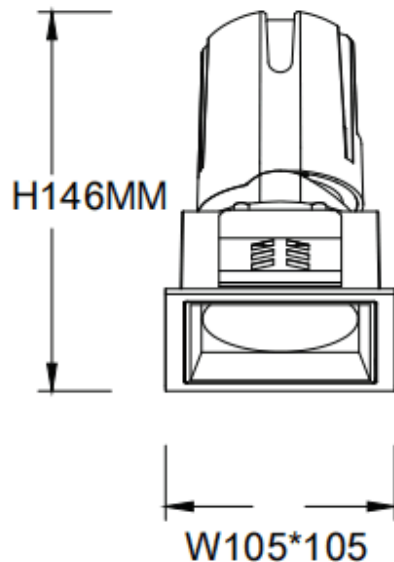

ZENITH IP65S

Lavov downlight from the family ZENITH IP65S with a power of 30W and a 12 degrees beam angle. CCT 4000K. White color. With a total lumen output of 2400lm and a luminous efficacy of 80lm/W. Made in Die Cast Aluminum. IP65degree of protection. Class II isolation. DALI driver. UGR19. CRI90.

Item code	86.D085.2413.01
Product type	Indoor
Category	Downlights
Family	ZENITH
Subfamily	ZENITH IP65S
Pictograms	

Dimensions

Product dimensions (mm) 105*105*146mm

Scheme

Product

Real power (W)	30
Real luminous flux (Lm)	2400
Luminous efficiency (Lm/W)	80
Beam angle (°)	12
Life time (h)	50000 h L80B10
IP	65
Electrical class insulation	Clas II
Colour	White
U. G. R	19
Control gear included	Yes
Control gear	DALI
Flicker Free	Yes
Light source	LED
Type of LED	COB
Colour temperature (K)	4000
Colour consistency (SDCM)	SDCM<3
CRI	90